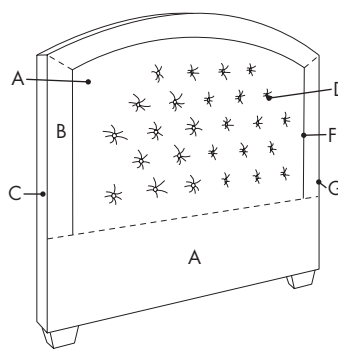

Regular headboards are 4" deep and tufted headboards are 6" deep. Length applies to upholstered beds only.

3 Choose Style

Milan

Paris

Vienna

Milan Tufted

Paris Tufted

Vienna Tufted