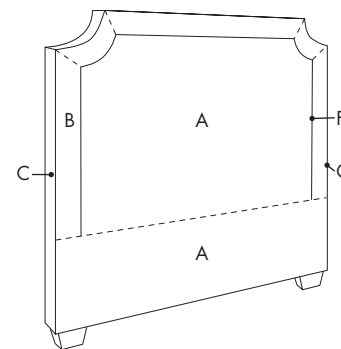

Regular headboards are 4" deep and tufted headboards are 6" deep. Length applies to upholstered beds only.

3 Choose Style

Milan

Paris

Vienna

Milan Tufted

Paris Tufted

Vienna Tufted