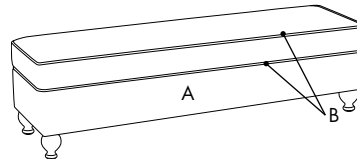

- Antique Brass Brushed Nickel
- Matte Black Old World

Upholstered Bed Benches

Office Use Only Code: _____ Price: _____

1 Choose Qty

Quantity: _____

2 Choose Style

- Barnard (60"W x 16"D x 16"H) Creswell (60"W x 16"D x 16"H) Frankfort (60"W x 16"D x 20"H)