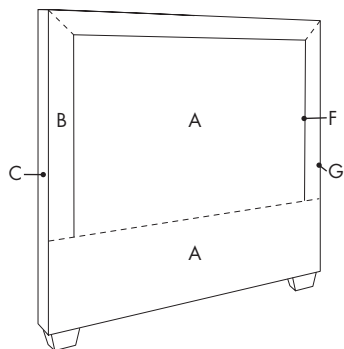

Upholstered Furniture

Eastern Accents Custom Workroom

Phone: 800.397.4556

Fax: 800.998.3278

Email: Custom@EasternAccents.com

Get an Instant Custom Quote at
EasternAccents.com/Workroom

Upholstered Beds & Headboards (Milan, Paris, & Vienna)

Office Use Only Code: _____ Price: _____

Headboards and beds include:

- A fully upholstered back
- Beautifully mitered corners
- A hand-crafted wood frame, individually and precisely fitted with fabric
- An adaptor kit for attaching headboards to most bed frames

1 Choose Product

1. ☐ Upholstered Bed   ☐ Upholstered Headboard Only

2 Choose Qty & Size

Quantity: _____

1. ☐ Twin (43"W x 83"L x 60"H)   ☐ Full (58"W x 87"L x 60"H)   ☐ Queen (64"W x 88"L x 60"H)   ☐ King (82"W x 88"L x 60"H)   ☐ Cal King (76"W x 92"L x 60"H)

Regular headboards are 4" deep and tufted headboards are 6" deep. Length applies to upholstered beds only.

3 Choose Style

☐ Milan