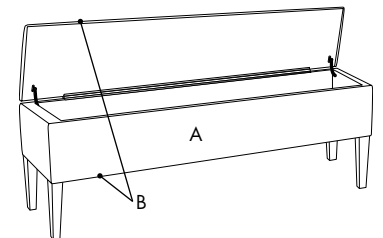

- Antique Brass Brushed Nickel
- Matte Black Old World

Upholstered Bed Benches

Office Use Only Code: _____ Price: _____

1 Choose Qty

Quantity: _____

2 Choose Style

- Barnard (60"W x 16"D x 16"H) Creswell (60"W x 16"D x 16"H) Frankfort (60"W x 16"D x 20"H)