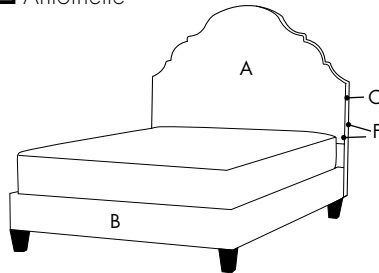

1 Choose Product

- Upholstered Bed Upholstered Headboard Only

2 Choose Qty & Size

Quantity: _____

3 Choose Style

- Antoinette Twin (43"W x 80"L x 64"H) Full (58"W x 84"L x 68"H) Queen (64"W x 85"L x 68"H) King (82"W x 85"L x 68"H) Cal King (76"W x 89"L x 68"H)
- Arles Twin (43"W x 80"L x 58"H) Full (58"W x 84"L x 58"H) Queen (64"W x 85"L x 58"H) King (82"W x 85"L x 58"H) Cal King (76"W x 89"L x 58"H)
- Rockwell Twin (43"W x 83"L x 60"H) Full (58"W x 87"L x 60"H) Queen (64"W x 88"L x 60"H) King (82"W x 88"L x 60"H) Cal King (76"W x 92"L x 60"H)

Rockwell headboards have a depth of 4".

Antoinette

Arles

Rockwell

4 Choose Fabric

A: _____
Main Fabric

B: _____
Side Rail and Footboard Fabric

C: _____
Side/Border Fabric