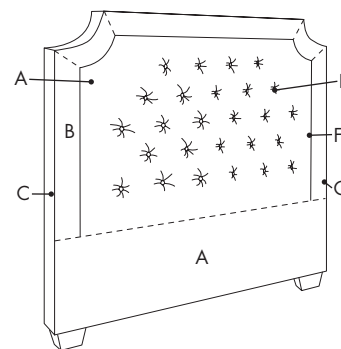

1 Choose Product

- Upholstered Bed Upholstered Headboard Only

2 Choose Qty & Size

Quantity: _____

- Twin (43"W x 83"L x 60"H) Full (58"W x 87"L x 60"H) Queen (64"W x 88"L x 60"H) King (82"W x 88"L x 60"H) Cal King (76"W x 92"L x 60"H)

Regular headboards are 4" deep and tufted headboards are 6" deep. Length applies to upholstered beds only.

3 Choose Style

Milan

Paris

Vienna

Milan Tufted

Paris Tufted

Vienna Tufted