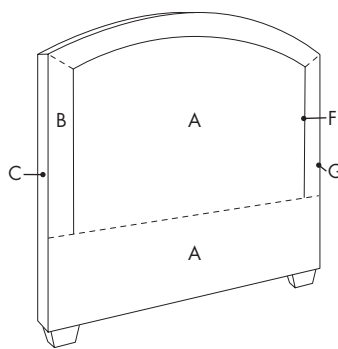

Upholstered Furniture

Eastern Accents Custom Workroom

Phone: 800.397.4556

Fax: 800.998.3278

Email: Custom@EasternAccents.com

Get an Instant Custom Quote at
EasternAccents.com/Workroom

Upholstered Beds & Headboards (Milan, Paris, & Vienna)

Office Use Only Code: _____ Price: _____

Headboards and beds include:

- A fully upholstered back
- Beautifully mitered corners
- A hand-crafted wood frame, individually and precisely fitted with fabric
- An adaptor kit for attaching headboards to most bed frames

1 Choose Product

1. ☐ Upholstered Bed   ☐ Upholstered Headboard Only

2 Choose Qty & Size

Quantity: _____

1. ☐ Twin (43"W x 83"L x 60"H)   ☐ Full (58"W x 87"L x 60"H)   ☐ Queen (64"W x 88"L x 60"H)   ☐ King (82"W x 88"L x 60"H)   ☐ Cal King (76"W x 92"L x 60"H)

Regular headboards are 4" deep and tufted headboards are 6" deep. Length applies to upholstered beds only.

3 Choose Style

☐ Milan

☐ Paris

☐ Vienna

☐ Milan Tufted

☐ Paris Tufted

☐ Vienna Tufted

4 Choose Fabrics

A: _____
Main Fabric

B: _____
Front Border Fabric

C: _____
Side Fabric

D: _____
Button Fabric (tufted headboards only)

E: _____
Reverse Fabric (not shown)

F: _____
Side Rail and Footboard Fabric (for upholstered bed only)

5 Choose Finishes

F: Face

1. ☐ Cord Code, or as in: _____
   ☐ Small Welt Welt Fabric: _____
   ☐ Medium Welt Welt Fabric: _____

G: Edge

1. ☐ Cord Code, or as in: _____
   ☐ Small Welt Welt Fabric: _____
   ☐ Medium Welt Welt Fabric: _____

For headboard installation instructions, visit EasternAccents.com/HeadboardInstructions.