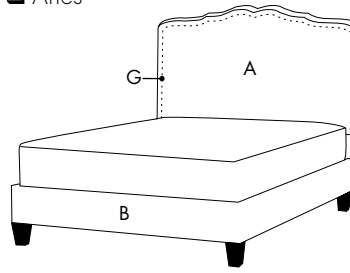

1 Choose Product

- Upholstered Bed Upholstered Headboard Only

2 Choose Qty & Size

Quantity: _____

3 Choose Style

- Antoinette Twin (43"W x 80"L x 64"H) Full (58"W x 84"L x 68"H) Queen (64"W x 85"L x 68"H) King (82"W x 85"L x 68"H) Cal King (76"W x 89"L x 68"H)
- Arles Twin (43"W x 80"L x 58"H) Full (58"W x 84"L x 58"H) Queen (64"W x 85"L x 58"H) King (82"W x 85"L x 58"H) Cal King (76"W x 89"L x 58"H)
- Rockwell Twin (43"W x 83"L x 60"H) Full (58"W x 87"L x 60"H) Queen (64"W x 88"L x 60"H) King (82"W x 88"L x 60"H) Cal King (76"W x 92"L x 60"H)

Rockwell headboards have a depth of 4".

Antoinette

Arles

Rockwell

4 Choose Fabric

A: _____
Main Fabric

B: _____
Side Rail and Footboard Fabric

C: _____
Side/Border Fabric