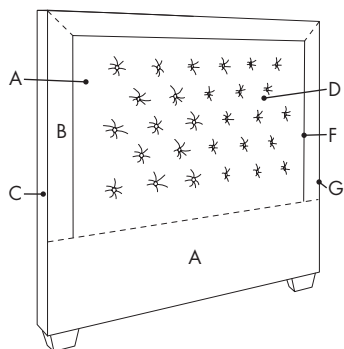

1 Choose Product

- Upholstered Bed Upholstered Headboard Only

2 Choose Qty & Size

Quantity: _____

- Twin (43"W x 83"L x 60"H) Full (58"W x 87"L x 60"H) Queen (64"W x 88"L x 60"H) King (82"W x 88"L x 60"H) Cal King (76"W x 92"L x 60"H)

Regular headboards are 4" deep and tufted headboards are 6" deep. Length applies to upholstered beds only.

3 Choose Style

Milan

Paris

Vienna

Milan Tufted

Paris Tufted

Vienna Tufted

4 Choose Fabrics

A: _____
Main Fabric

B: _____
Front Border Fabric

C: _____
Side Fabric

D: _____
Button Fabric (tufted headboards only)

E: _____
Reverse Fabric (not shown)

F: _____
Side Rail and Footboard Fabric (for upholstered bed only)