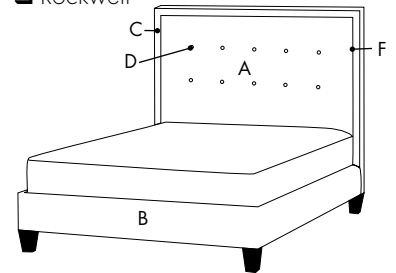

1 Choose Product

- Upholstered Bed Upholstered Headboard Only

2 Choose Qty & Size

Quantity: _____

3 Choose Style

- Antoinette Twin (43"W x 80"L x 64"H) Full (58"W x 84"L x 68"H) Queen (64"W x 85"L x 68"H) King (82"W x 85"L x 68"H) Cal King (76"W x 89"L x 68"H)
- Arles Twin (43"W x 80"L x 58"H) Full (58"W x 84"L x 58"H) Queen (64"W x 85"L x 58"H) King (82"W x 85"L x 58"H) Cal King (76"W x 89"L x 58"H)
- Rockwell Twin (43"W x 83"L x 60"H) Full (58"W x 87"L x 60"H) Queen (64"W x 88"L x 60"H) King (82"W x 88"L x 60"H) Cal King (76"W x 92"L x 60"H)

Rockwell headboards have a depth of 4".

Antoinette

Arles

Rockwell

4 Choose Fabric

A: _____
Main Fabric

B: _____
Side Rail and Footboard Fabric

C: _____
Side/Border Fabric