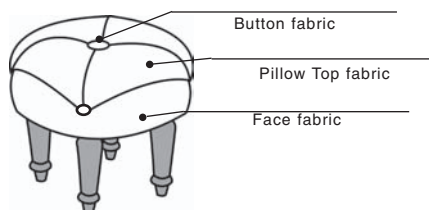

Choose Finishes

Pillow Top Round Stool

Office use only Code: _____ Price: _____

Step 1

Choose Qty

Quantity _____ 18 x 18 x 17

Step 2

Choose Fabrics