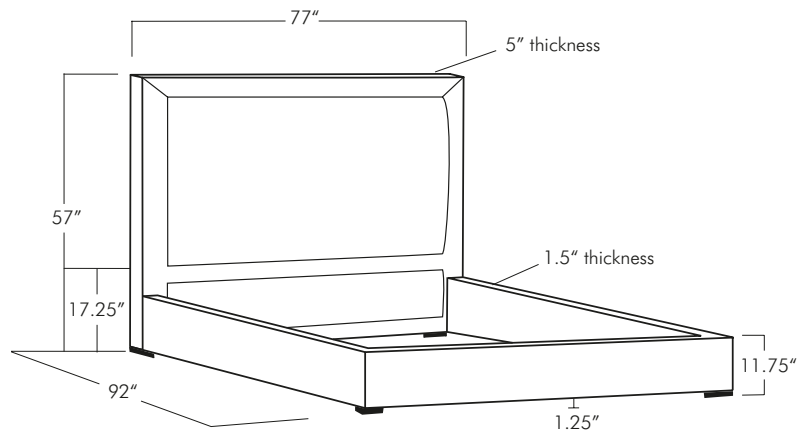

GANNON SOLID

Twin

Full

Queen

King

California King