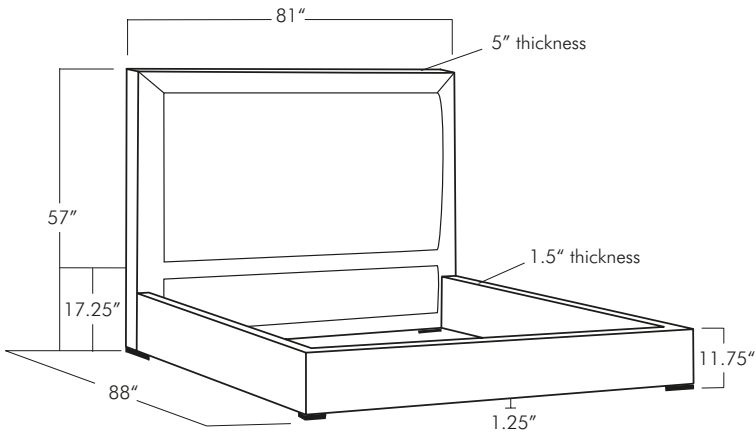

GANNON SOLID

Twin

Full

Queen

King

California King