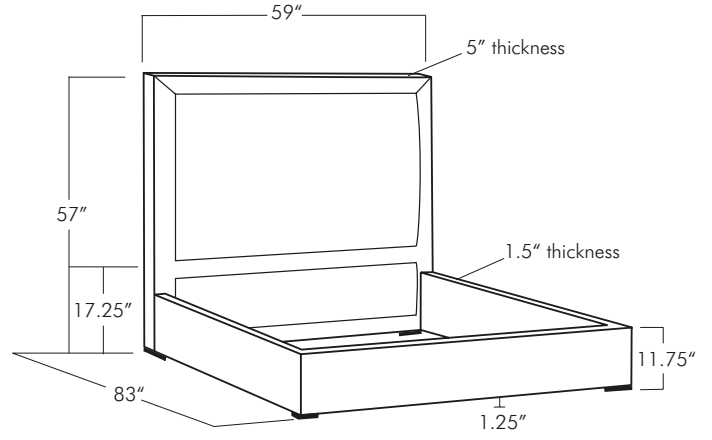

GANNON SOLID

Twin

Full

Queen

King

California King