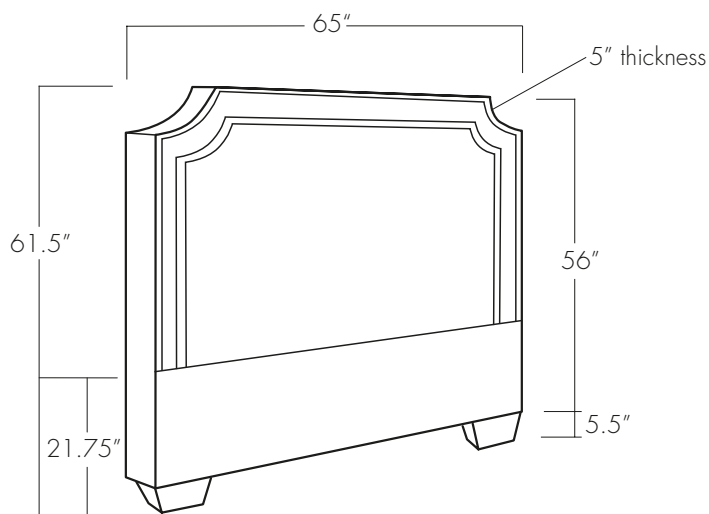

# VIENNA HEADBOARD

Twin

Full

Queen

King

California King

**EASTERN ♦ ACCENTS<sup>®</sup>**  
**UPHOLSTERY WORKSHOP**