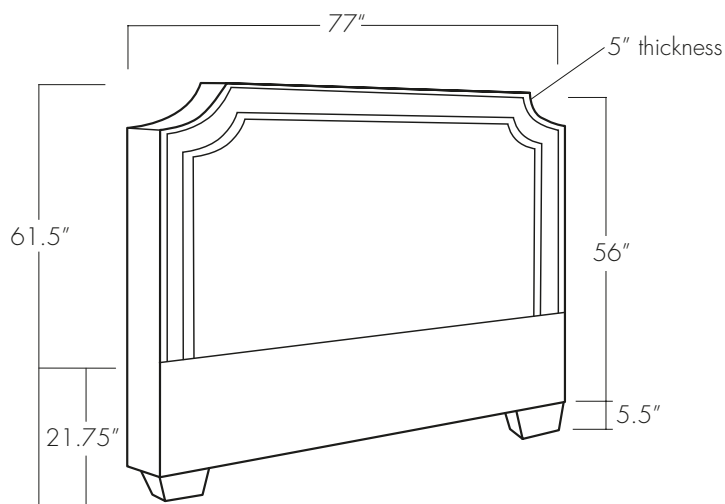

# VIENNA HEADBOARD

Twin

Full

Queen

King

California King

**EASTERN ♦ ACCENTS<sup>®</sup>**  
**UPHOLSTERY WORKSHOP**