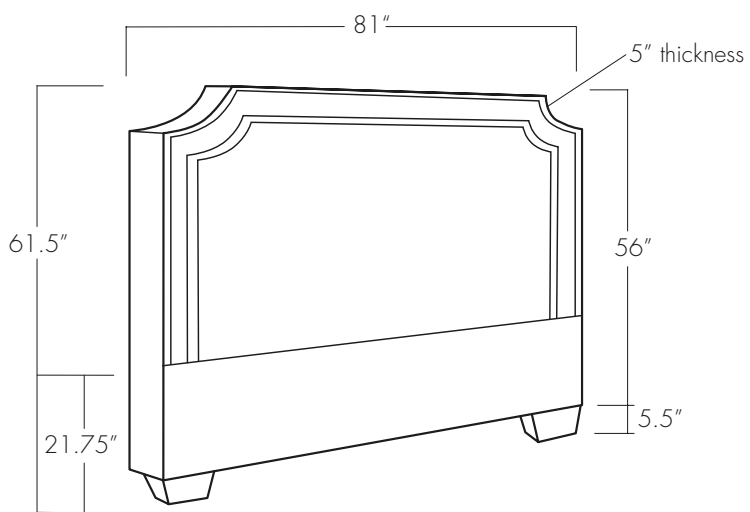

# VIENNA HEADBOARD

Twin

Full

Queen

King

California King

**EASTERN ♦ ACCENTS<sup>®</sup>**  
**UPHOLSTERY WORKSHOP**