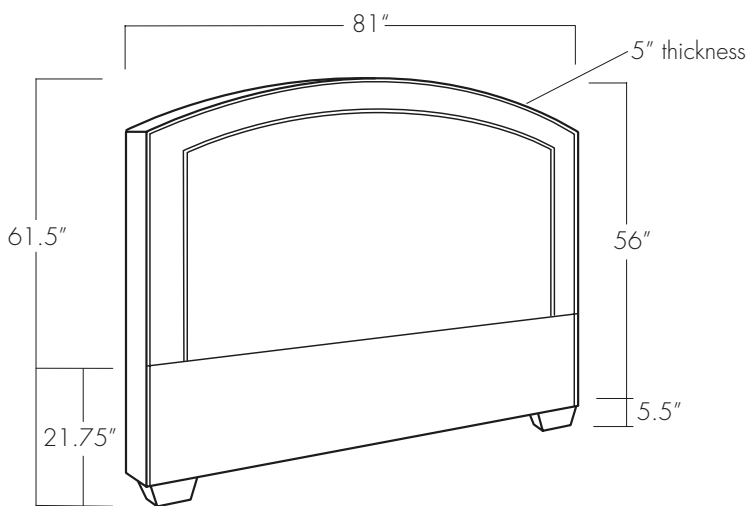

# PARIS HEADBOARD

Twin

Full

Queen

King

California King

**EASTERN ♦ ACCENTS®**  
UPHOLSTERY WORKSHOP