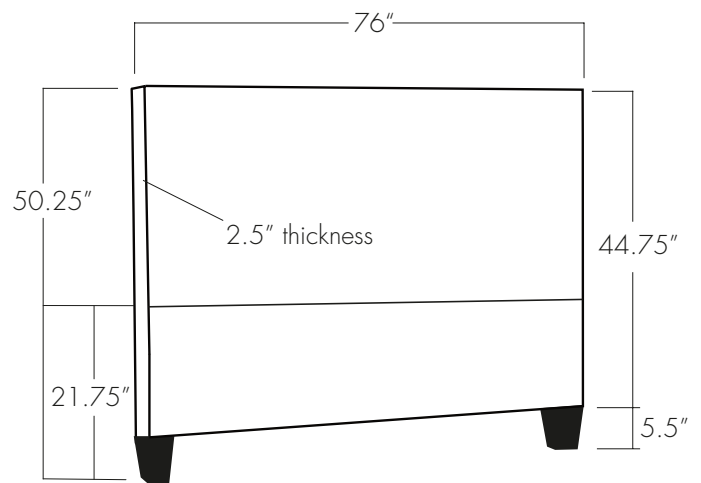

MALLEO HEADBOARD

Twin

Full

Queen

King

California King

EASTERN ♦ ACCENTS®
UPHOLSTERY WORKSHOP