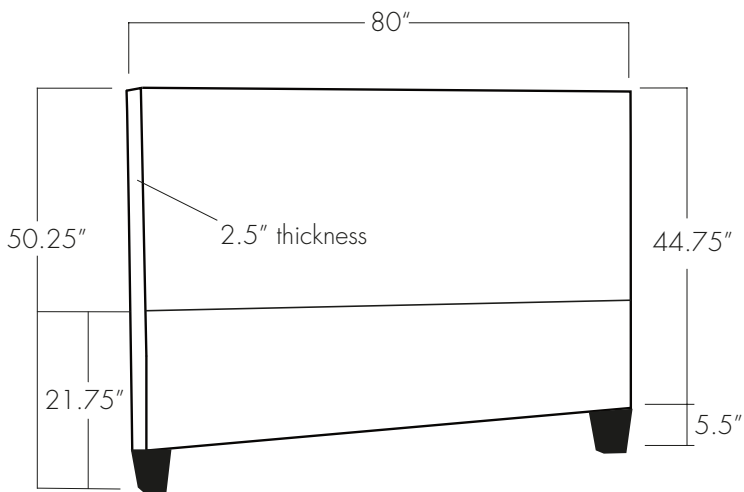

MALLEO HEADBOARD

Twin

Full

Queen

King

California King

EASTERN ♦ ACCENTS®
UPHOLSTERY WORKSHOP