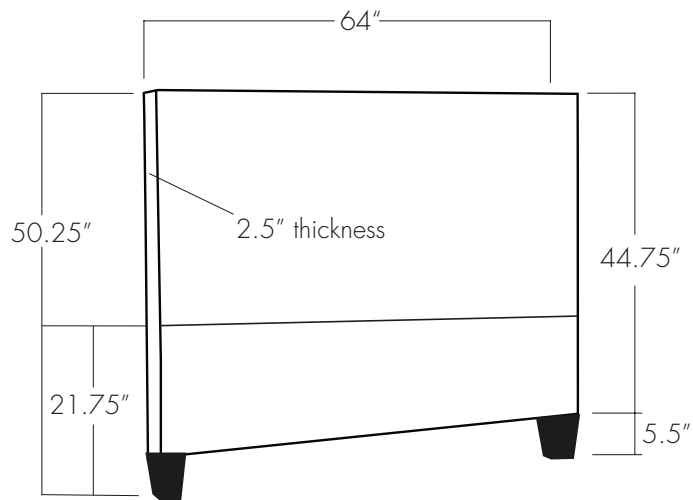

MALLEO HEADBOARD

Twin

Full

Queen

King

California King

EASTERN ♦ ACCENTS®
UPHOLSTERY WORKSHOP