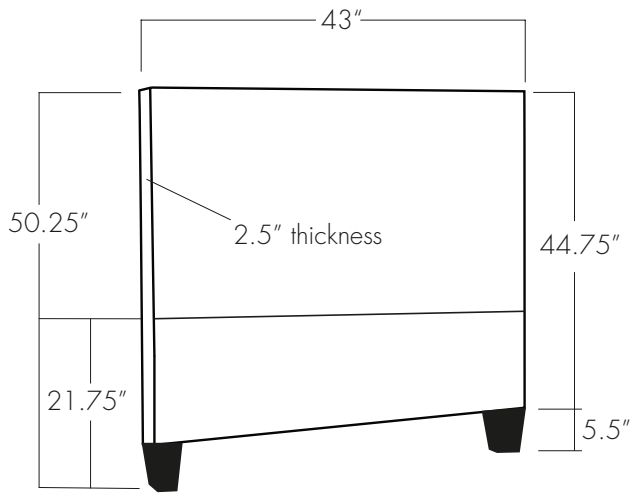

MALLEO HEADBOARD

Twin

Full

Queen

King

California King

EASTERN ♦ ACCENTS®
UPHOLSTERY WORKSHOP