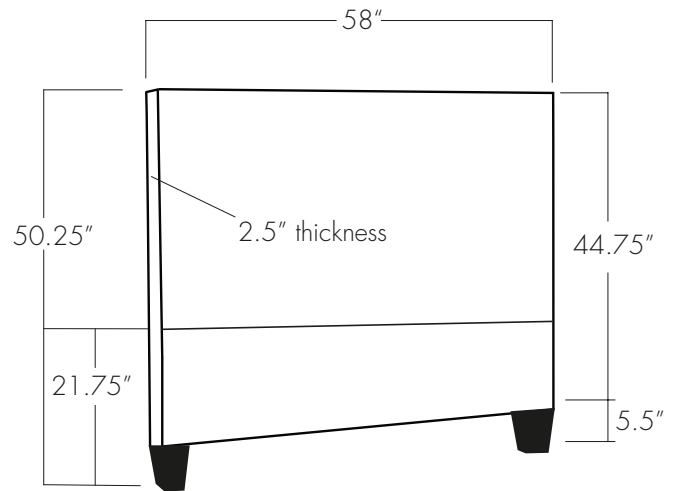

MALLEO HEADBOARD

Twin

Full

Queen

King

California King

EASTERN ♦ ACCENTS®
UPHOLSTERY WORKSHOP