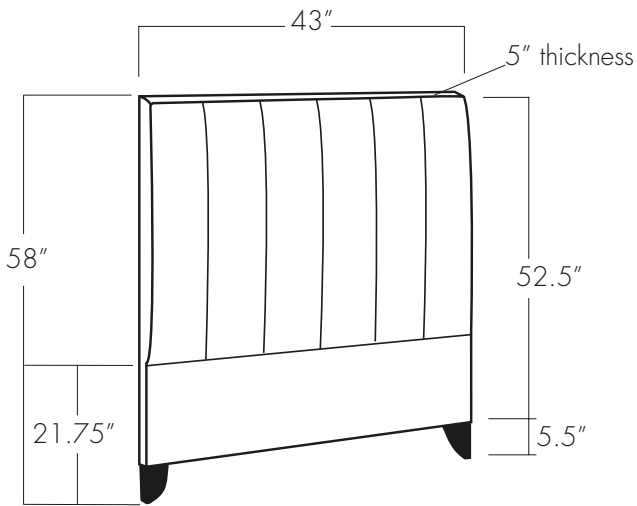

# KYLER HEADBOARD

Twin

Full

Queen

King

California King

**EASTERN ♦ ACCENTS<sup>®</sup>**  
**UPHOLSTERY WORKSHOP**