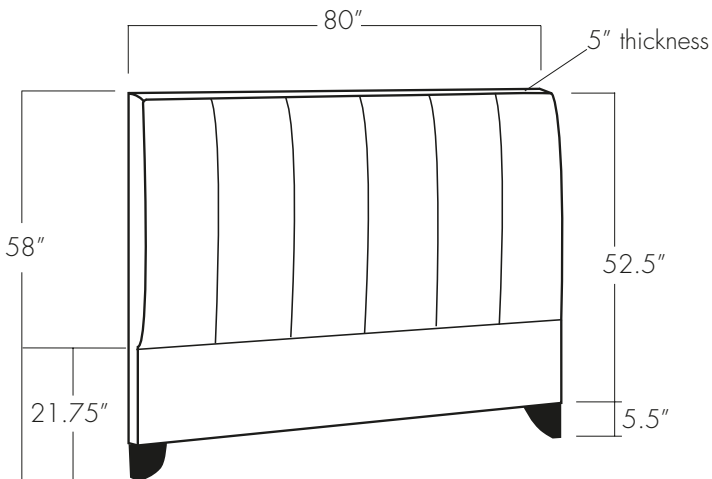

# KYLER HEADBOARD

Twin

Full

Queen

King

California King

**EASTERN ♦ ACCENTS<sup>®</sup>**  
**UPHOLSTERY WORKSHOP**