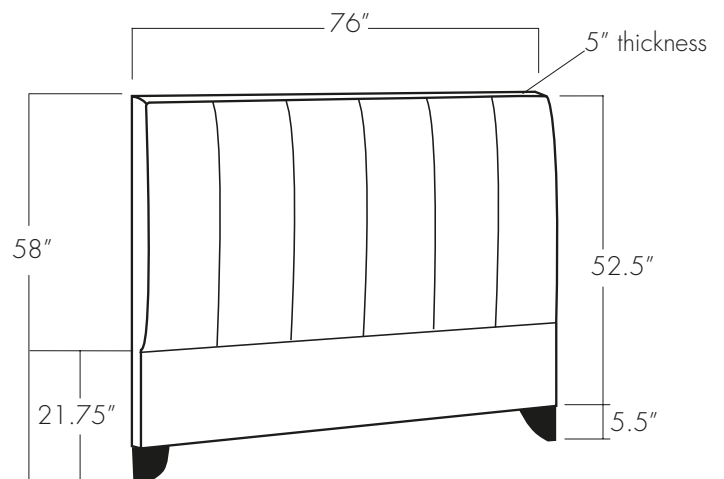

# KYLER HEADBOARD

Twin

Full

Queen

King

California King

**EASTERN ♦ ACCENTS<sup>®</sup>**  
**UPHOLSTERY WORKSHOP**