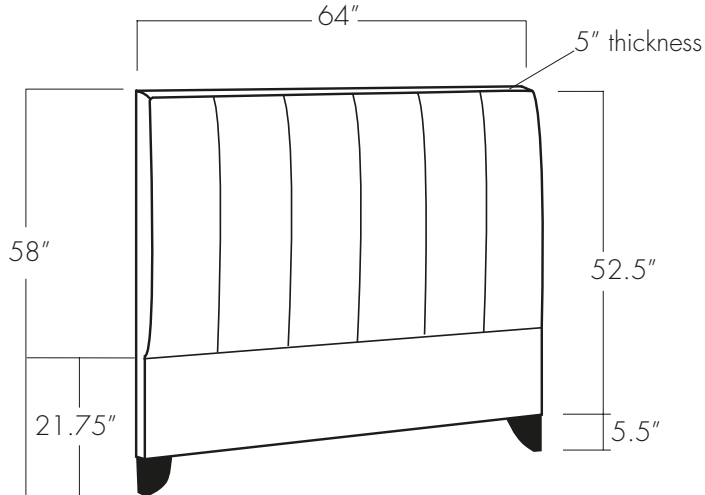

# KYLER HEADBOARD

Twin

Full

Queen

King

California King

**EASTERN ♦ ACCENTS<sup>®</sup>**  
**UPHOLSTERY WORKSHOP**