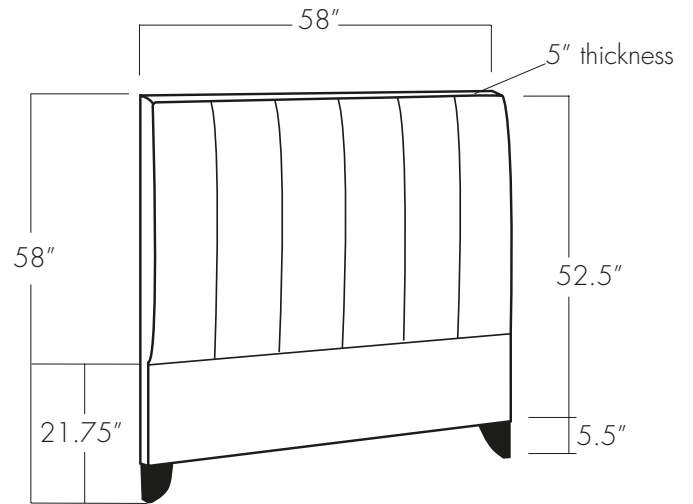

# KYLER HEADBOARD

Twin

Full

Queen

King

California King

**EASTERN ♦ ACCENTS<sup>®</sup>**  
**UPHOLSTERY WORKSHOP**