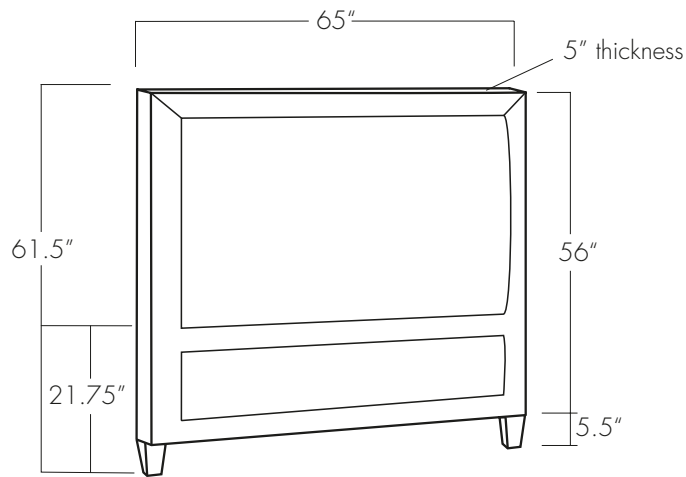

GANNON SOLID HEADBOARD

Twin

Full

Queen

King

California King