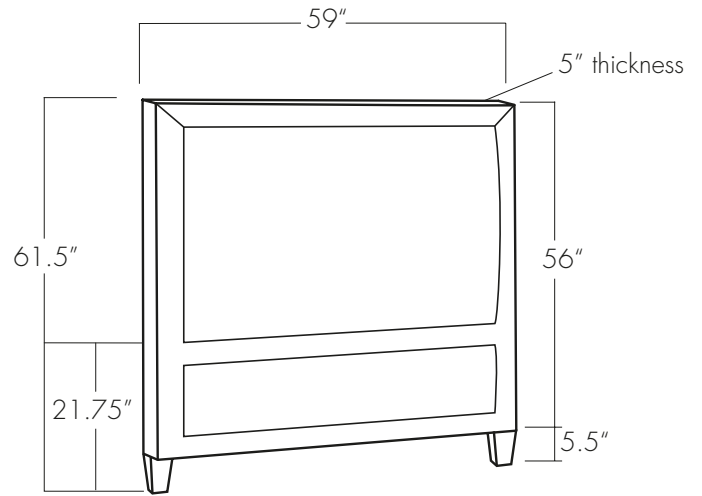

GANNON SOLID HEADBOARD

Twin

Full

Queen

King

California King