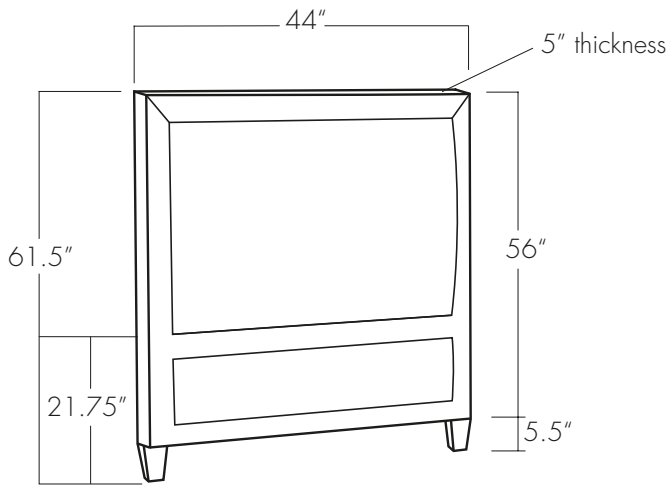

GANNON SOLID HEADBOARD

Twin

Full

Queen

King

California King