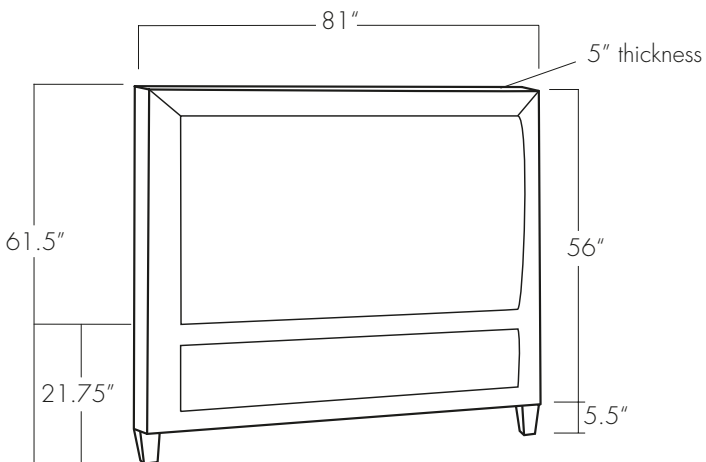

GANNON SOLID HEADBOARD

Twin

Full

Queen

King

California King