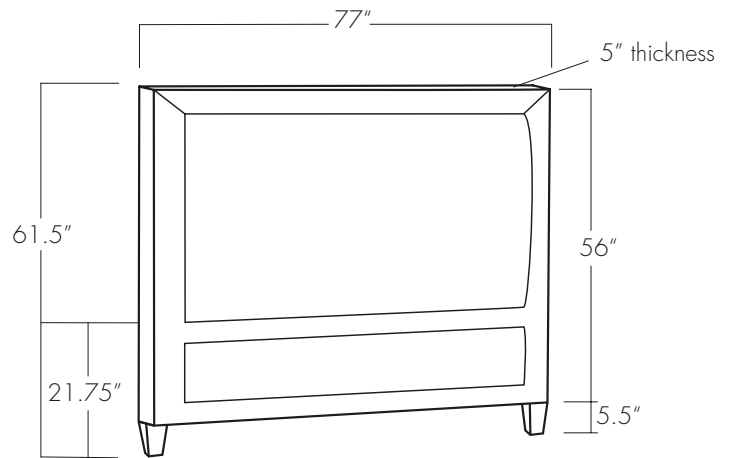

GANNON SOLID HEADBOARD

Twin

Full

Queen

King

California King