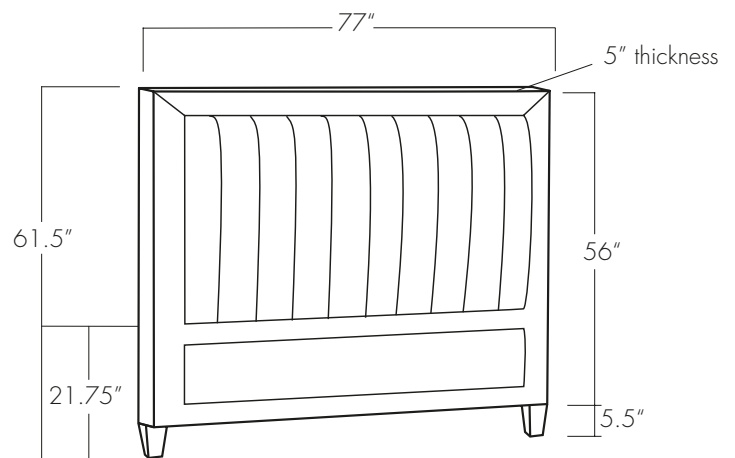

GANNON CHANNEL TUFTED HEADBOARD

Twin

Full

Queen

King

California King

EASTERN ♦ ACCENTS®
UPHOLSTERY WORKSHOP