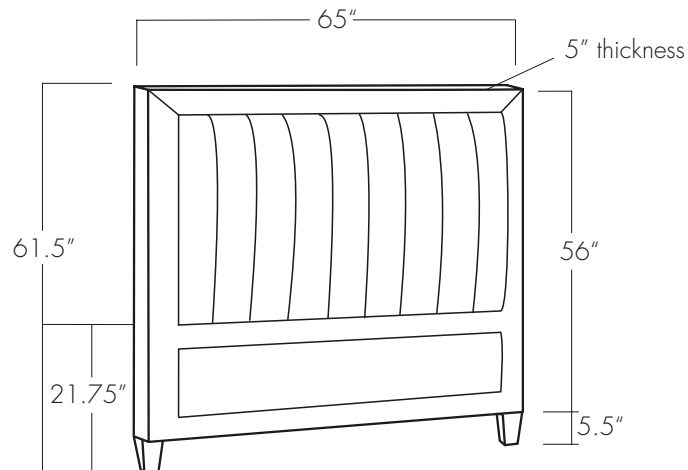

GANNON CHANNEL TUFTED HEADBOARD

Twin

Full

Queen

King

California King

EASTERN ♦ ACCENTS®
UPHOLSTERY WORKSHOP