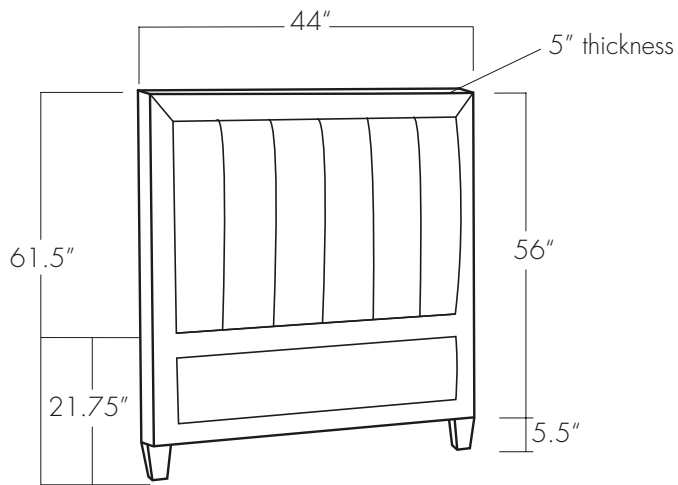

GANNON CHANNEL TUFTED HEADBOARD

Twin

Full

Queen

King

California King

EASTERN ♦ ACCENTS®
UPHOLSTERY WORKSHOP