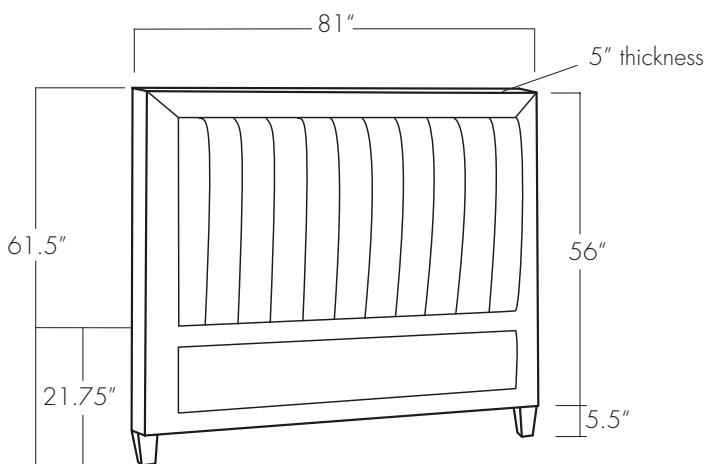

GANNON CHANNEL TUFTED HEADBOARD

Twin

Full

Queen

King

California King

EASTERN ♦ ACCENTS®
UPHOLSTERY WORKSHOP