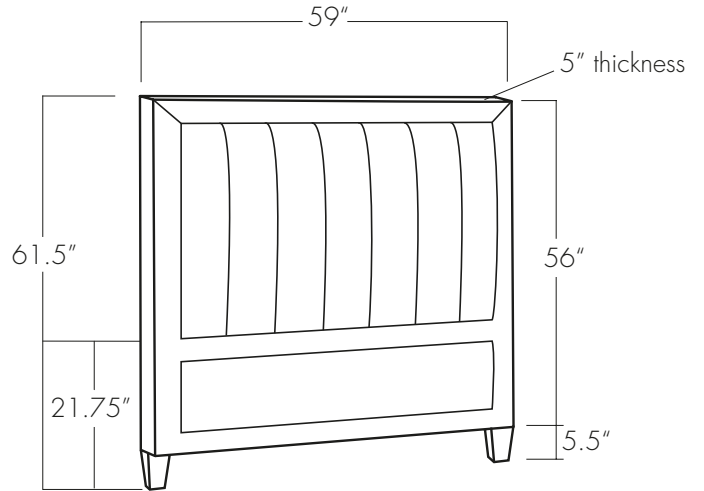

GANNON CHANNEL TUFTED HEADBOARD

Twin

Full

Queen

King

California King

EASTERN ♦ ACCENTS®
UPHOLSTERY WORKSHOP