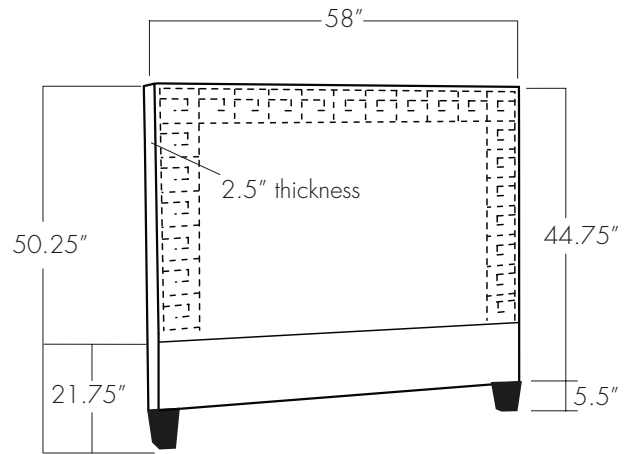

# ARGOS HEADBOARD

Twin

Full

Queen

King

California King

**EASTERN ♦ ACCENTS®**  
UPHOLSTERY WORKSHOP