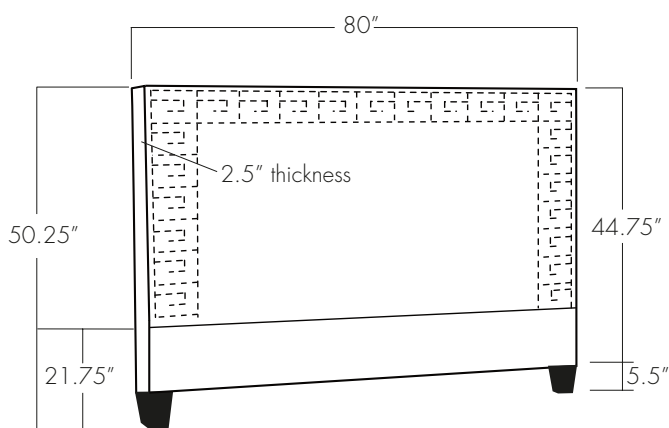

# ARGOS HEADBOARD

Twin

Full

Queen

King

California King

**EASTERN ♦ ACCENTS®**  
UPHOLSTERY WORKSHOP