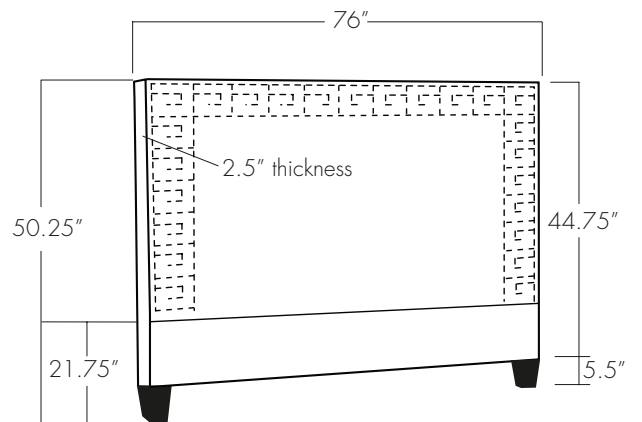

# ARGOS HEADBOARD

Twin

Full

Queen

King

California King

**EASTERN ♦ ACCENTS®**  
UPHOLSTERY WORKSHOP