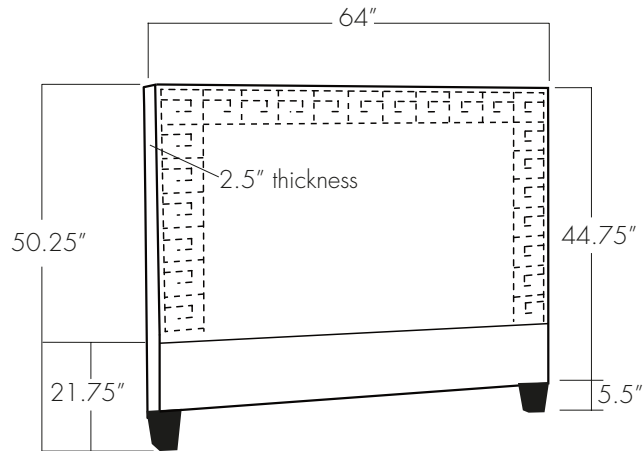

# ARGOS HEADBOARD

Twin

Full

Queen

King

California King

**EASTERN ♦ ACCENTS®**  
UPHOLSTERY WORKSHOP