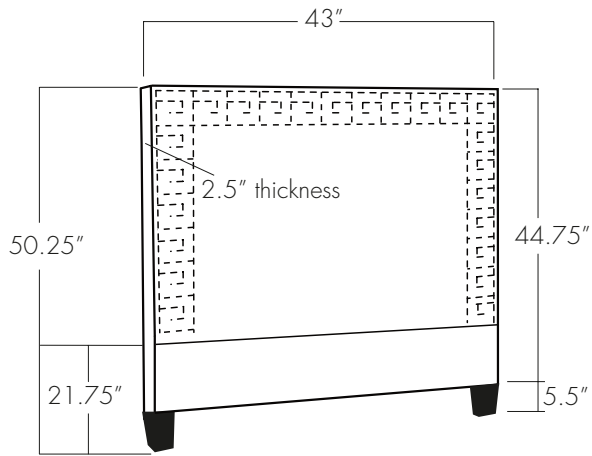

# ARGOS HEADBOARD

Twin

Full

Queen

King

California King

**EASTERN ♦ ACCENTS®**  
UPHOLSTERY WORKSHOP