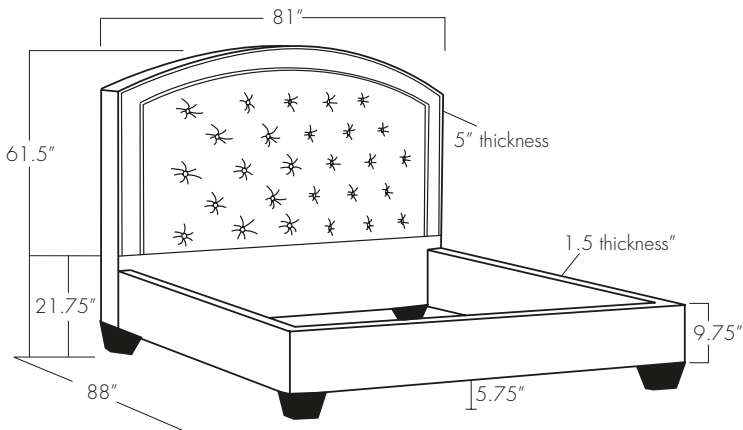

PARIS TUFTED

Twin

Full

Queen

King

California King

EASTERN ♦ ACCENTS®
UPHOLSTERY WORKSHOP