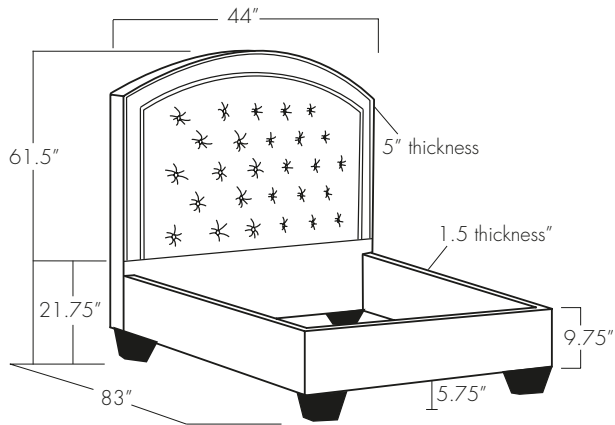

PARIS TUFTED

Twin

Full

Queen

King

California King

EASTERN ♦ ACCENTS®
UPHOLSTERY WORKSHOP