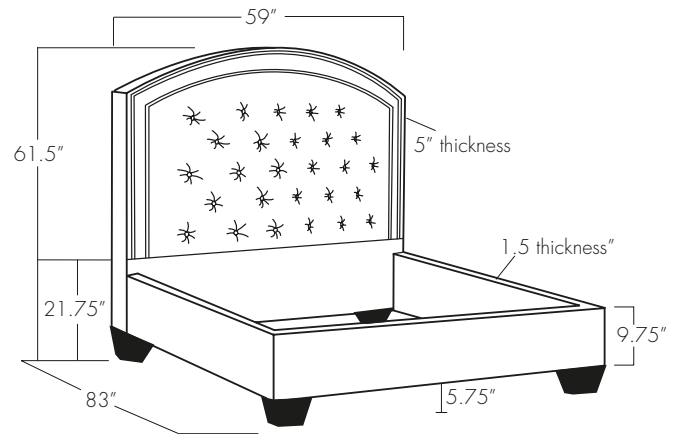

PARIS TUFTED

Twin

Full

Queen

King

California King

EASTERN ♦ ACCENTS®
UPHOLSTERY WORKSHOP