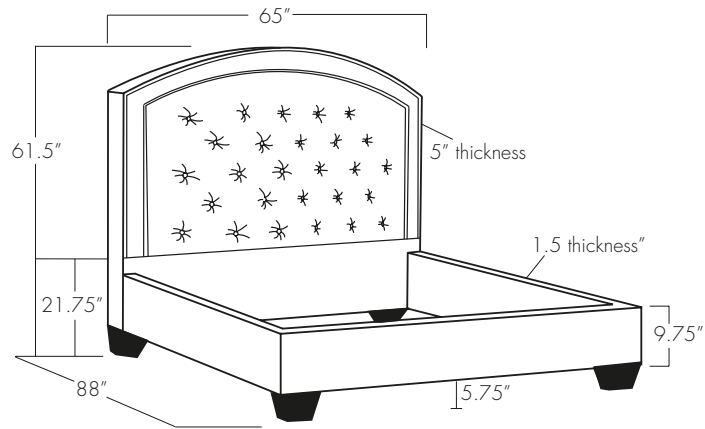

PARIS TUFTED

Twin

Full

Queen

King

California King

EASTERN ♦ ACCENTS®
UPHOLSTERY WORKSHOP