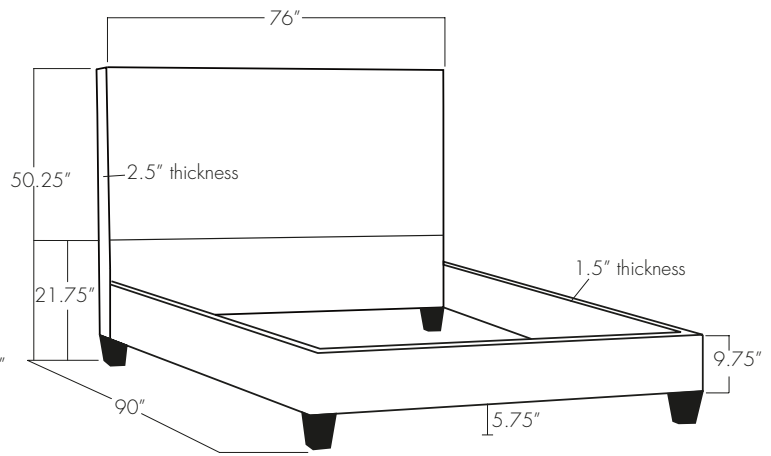

MALLEO

Twin

Full

Queen

King

California King