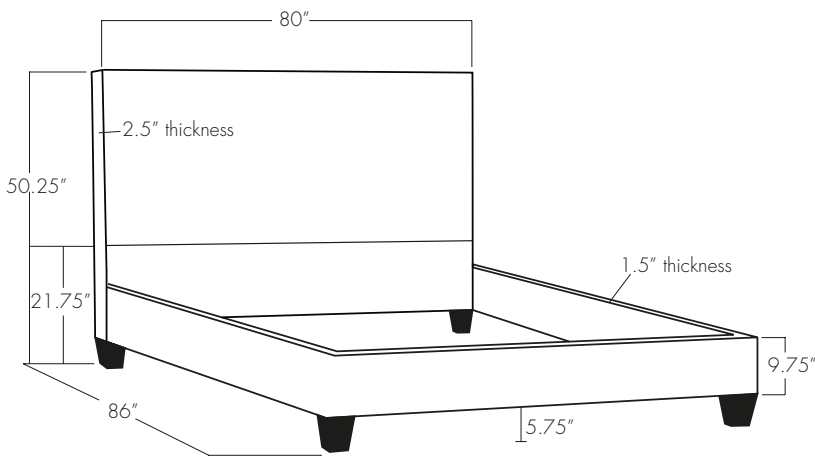

MALLEO

Twin

Full

Queen

King

California King