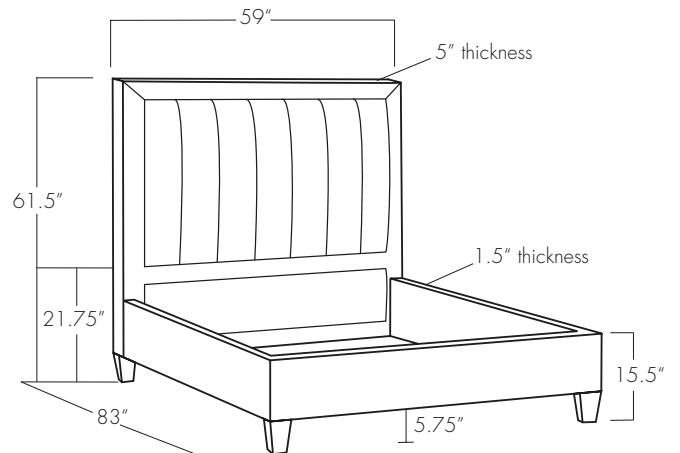

# GANNON CHANNEL TUFTED

Twin

Full

Queen

King

California King

**EASTERN ♦ ACCENTS®**  
UPHOLSTERY WORKSHOP