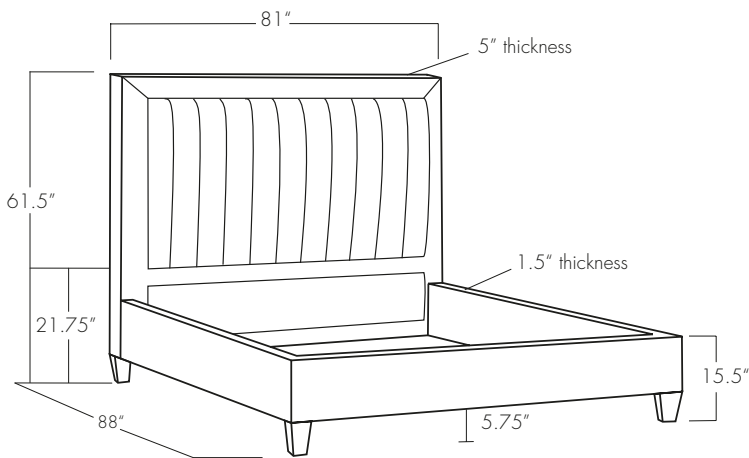

# GANNON CHANNEL TUFTED

Twin

Full

Queen

King

California King

**EASTERN ♦ ACCENTS®**  
UPHOLSTERY WORKSHOP