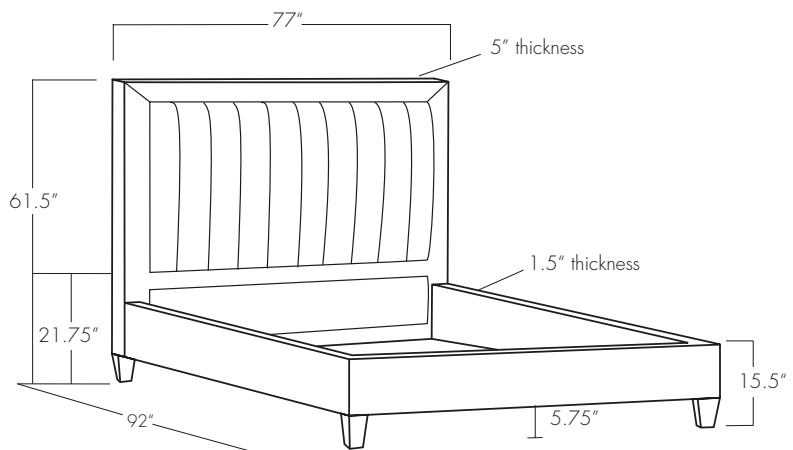

# GANNON CHANNEL TUFTED

Twin

Full

Queen

King

California King

**EASTERN ♦ ACCENTS®**  
UPHOLSTERY WORKSHOP