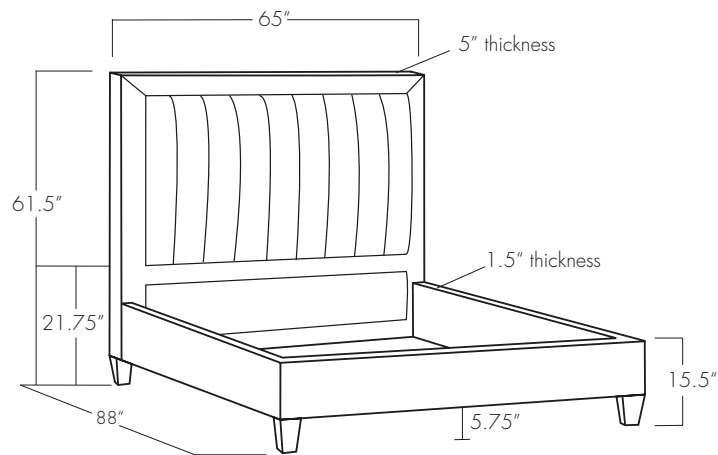

# GANNON CHANNEL TUFTED

Twin

Full

Queen

King

California King

**EASTERN ♦ ACCENTS®**  
UPHOLSTERY WORKSHOP