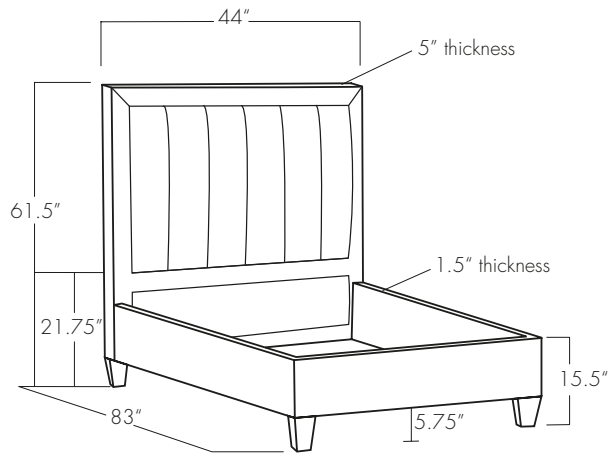

# GANNON CHANNEL TUFTED

Twin

Full

Queen

King

California King

**EASTERN ♦ ACCENTS®**  
UPHOLSTERY WORKSHOP