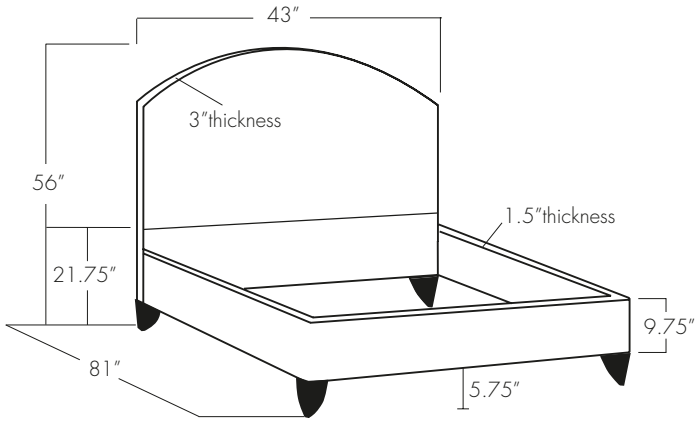

CARMINE

Twin

Full

Queen

King

California King