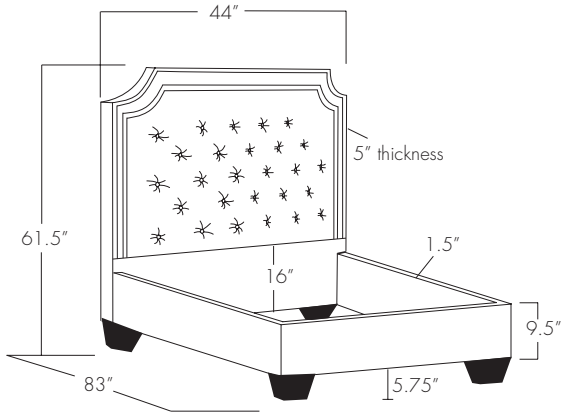

# VIENNA BUTTON TUFTED

Twin

Full

Queen

King

California King