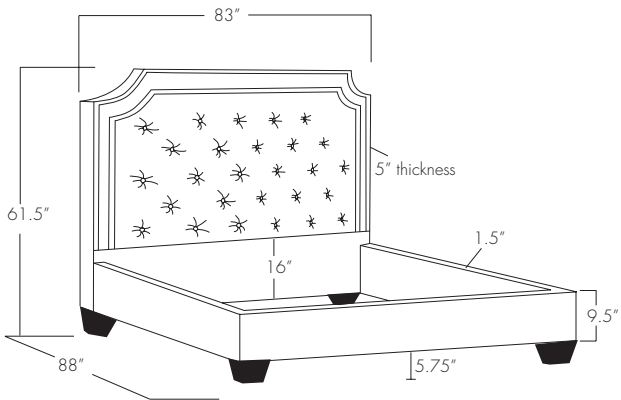

# VIENNA BUTTON TUFTED

Twin

Full

Queen

King

California King