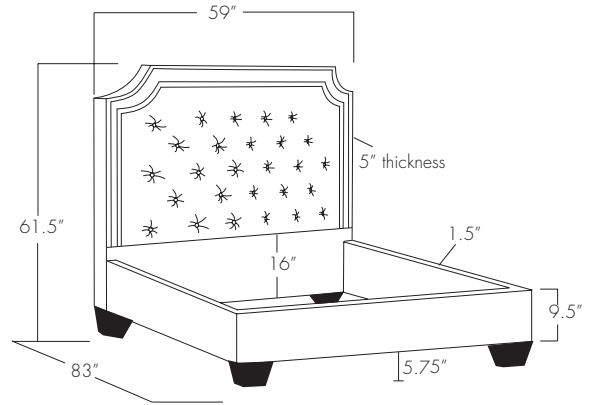

# VIENNA BUTTON TUFTED

Twin

Full

Queen

King

California King