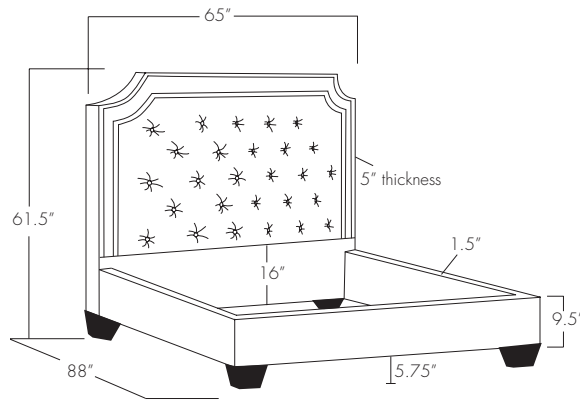

# VIENNA BUTTON TUFTED

Twin

Full

Queen

King

California King