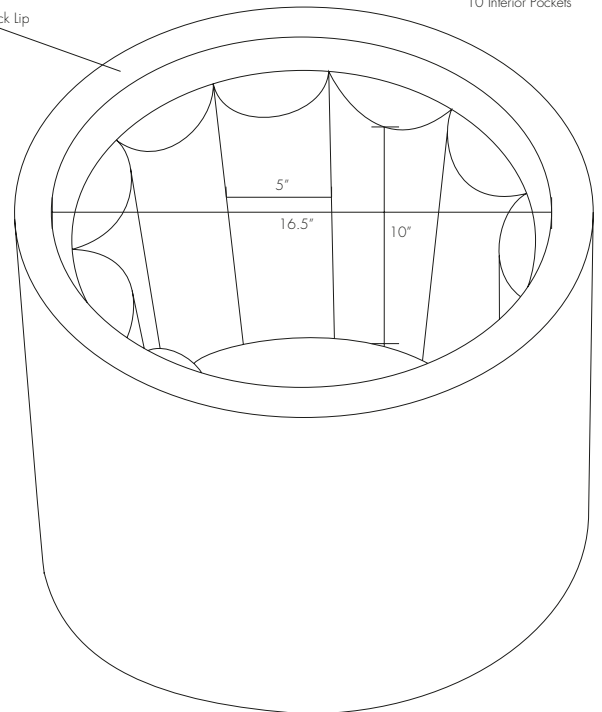

TAVIE STORAGE OTTOMAN

21" Diameter

21.5" (20.75"
for lucite legs)

2" Thick Lip

10 Interior Pockets

EASTERN ♦ ACCENTS[®]
UPHOLSTERY WORKSHOP