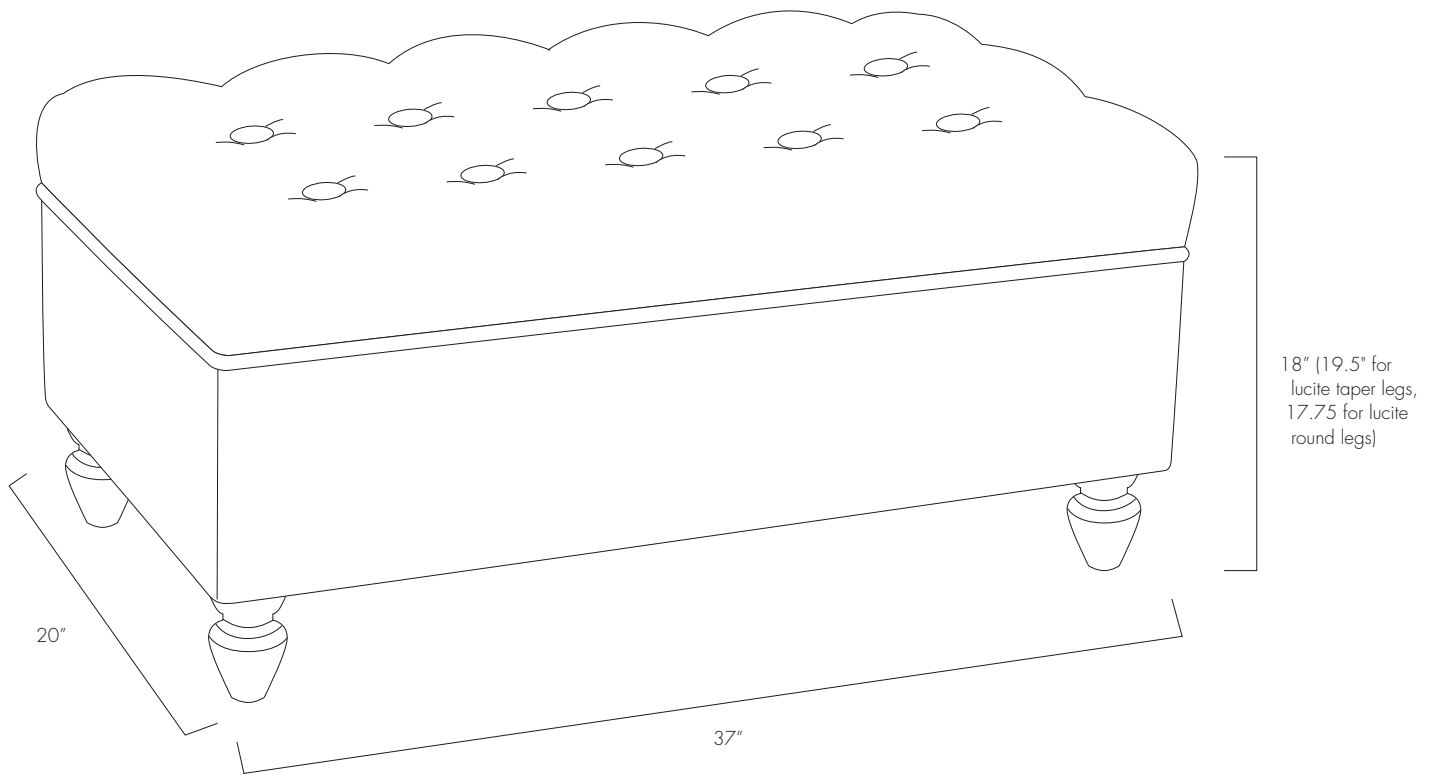

MAVEN STORAGE CHEST

Lucite Taper

Lucite Round

EASTERN ♦ ACCENTS[®]
UPHOLSTERY WORKSHOP