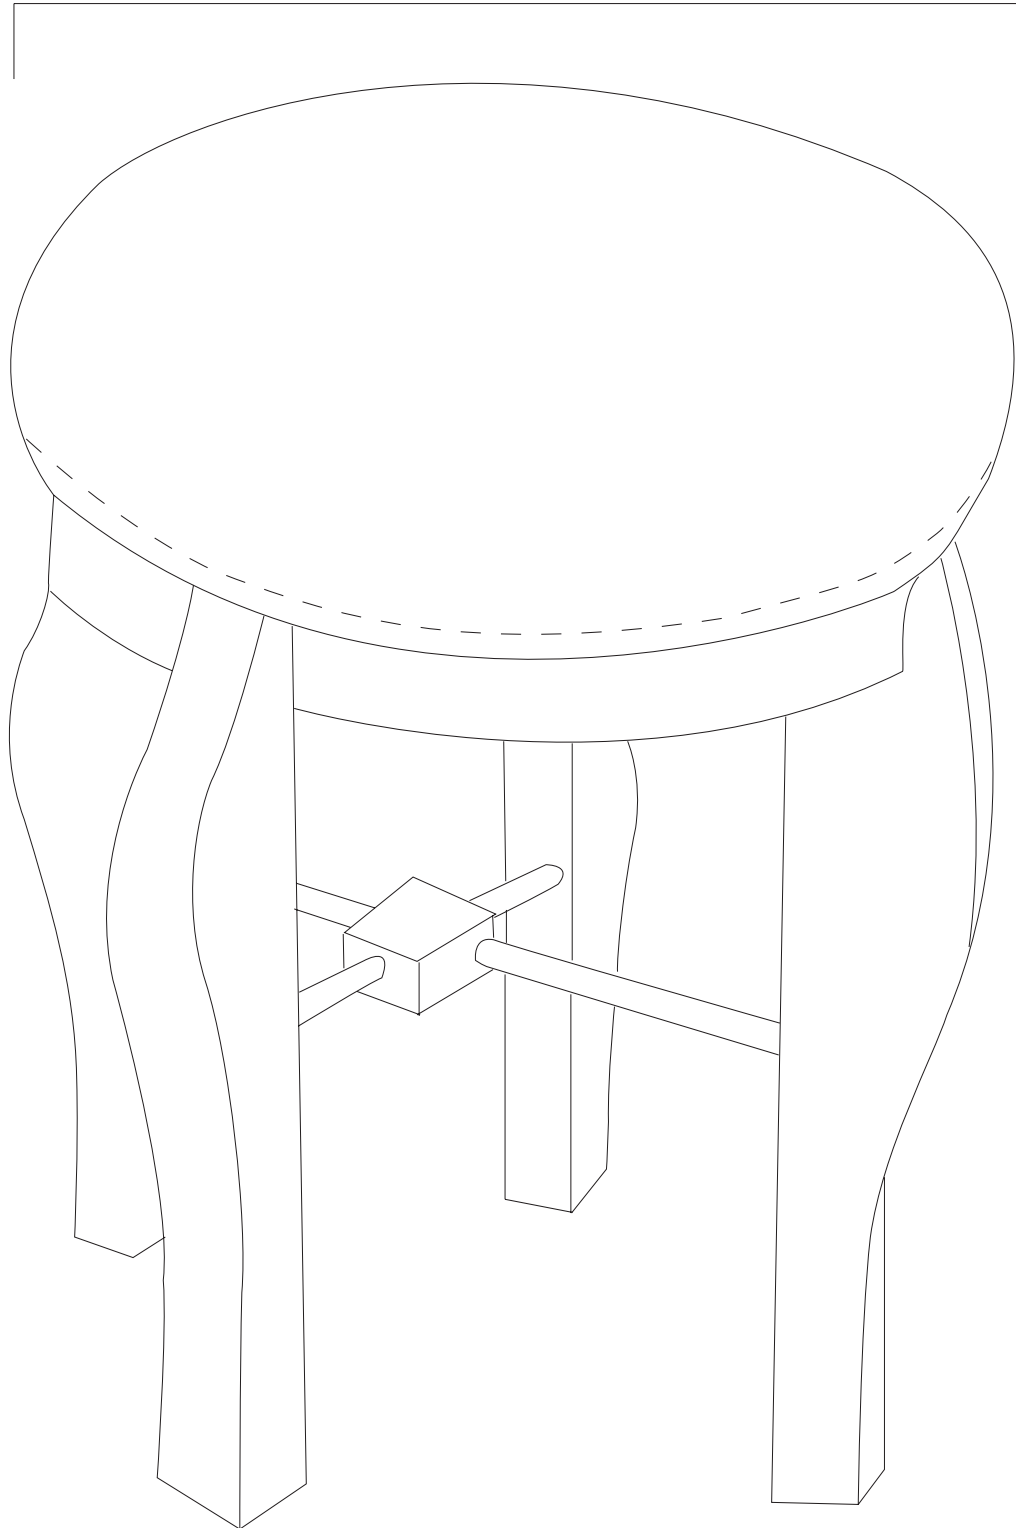

# HELSA VANITY STOOL

17" Diameter

21"

**EASTERN ♦ ACCENTS®**  
UPHOLSTERY WORKSHOP