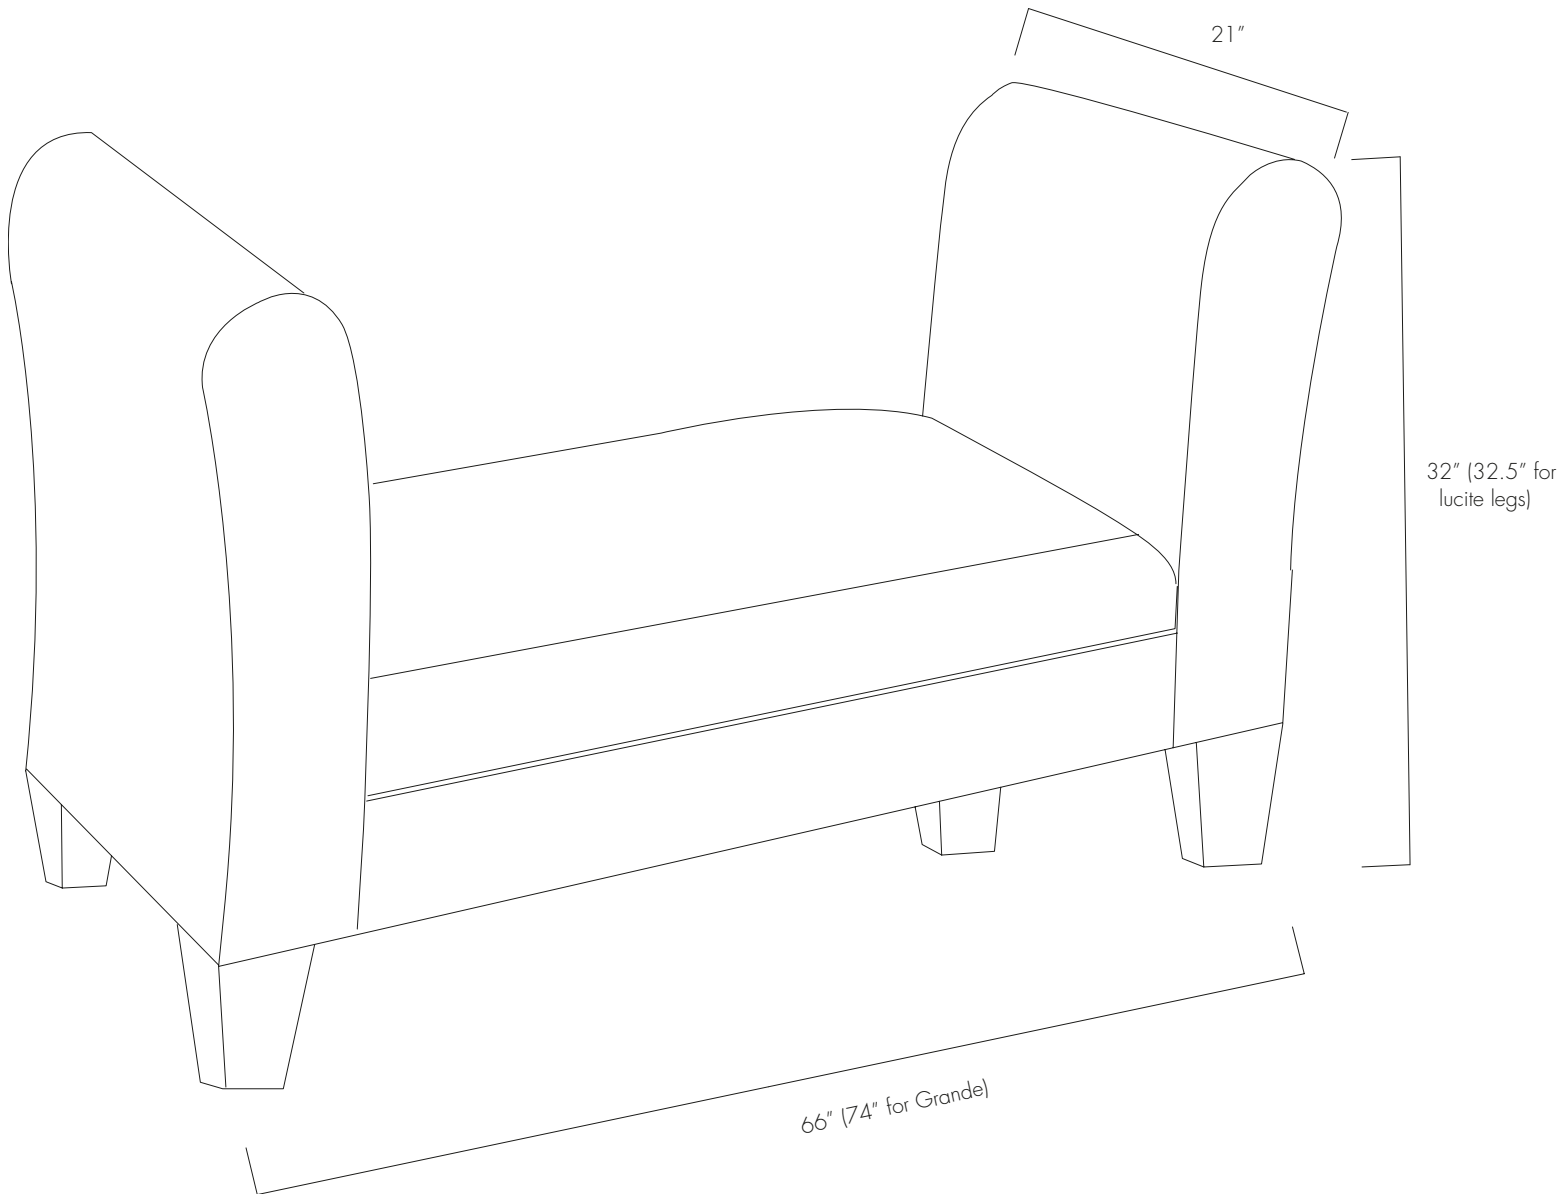

AUGUSTA CHAISE

EASTERN ♦ ACCENTS®
UPHOLSTERY WORKSHOP