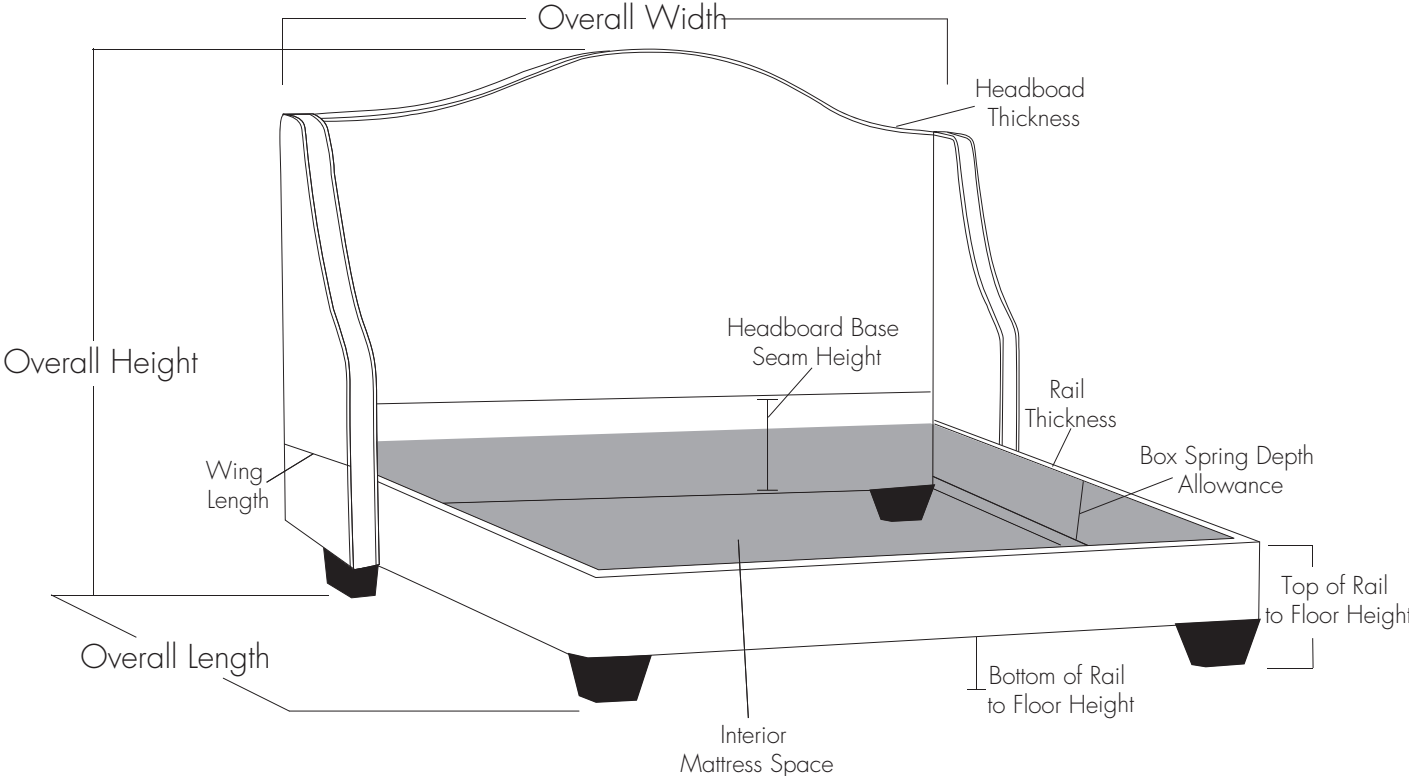

MEASUREMENT GUIDES

BED MEASUREMENTS

Style	Size	Overall Length	Overall Width	Overall Height - Standard Profile	Headboard Thickness	Top of Rail to Floor Height
Antoinette						
	Twin	81"	43.5"	65"	2.5"	15.5"
	Full	81"	58.5"	69"	2.5"	15.5"
	Queen	86"	64.5"	69"	2.5"	15.5"
	King	86"	82.5"	69"	2.5"	15.5"
	Cal King	90"	76.5"	69"	2.5"	15.5"
Argos						
	Twin	81"	43"	50.25"	2.5"	15.5"
	Full	81"	58"	50.25"	2.5"	15.5"
	Queen	86"	64"	50.25"	2.5"	15.5"
	King	86"	82"	50.25"	2.5"	15.5"
	Cal King	90"	76"	50.25"	2.5"	15.5"
Arles						
	Twin	81"	43"	58"	2.5"	15.5"
	Full	81"	58"	58"	2.5"	15.5"
	Queen	86"	64"	58"	2.5"	15.5"
	King	86"	82"	58"	2.5"	15.5"
	Cal King	90"	76"	58"	2.5"	15.5"
Carmine						
	Twin	81"	43"	56"	3"	15.5"
	Full	81"	58"	56"	3"	15.5"
	Queen	86"	64"	56"	3"	15.5"
	King	86"	82"	56"	3"	15.5"
	Cal King	90"	76"	56"	3"	15.5"
Corrado						
Curved & Straight Wings	Twin	80"	48"	56"	2.5"	15.5"
	Full	80"	63"	56"	2.5"	15.5"
	Queen	85"	69"	56"	2.5"	15.5"
	King	85"	87"	56"	2.5"	15.5"
	Cal King	89"	81"	56"	2.5"	15.5"
Eden						
Curved & Straight Wings	Twin	81"	49"	61"	3"	15.5"
	Full	81"	64"	61"	3"	15.5"
	Queen	86"	70"	61"	3"	15.5"
	King	86"	88"	61"	3"	15.5"
	Cal King	90"	82"	61"	3"	15.5"
Edessa						
	Twin	81"	43"	50.25"	2.5"	15.5"
	Full	81"	58"	50.25"	2.5"	15.5"
	Queen	86"	64"	50.25"	2.5"	15.5"
	King	86"	82"	50.25"	2.5"	15.5"
	Cal King	90"	76"	50.25"	2.5"	15.5"