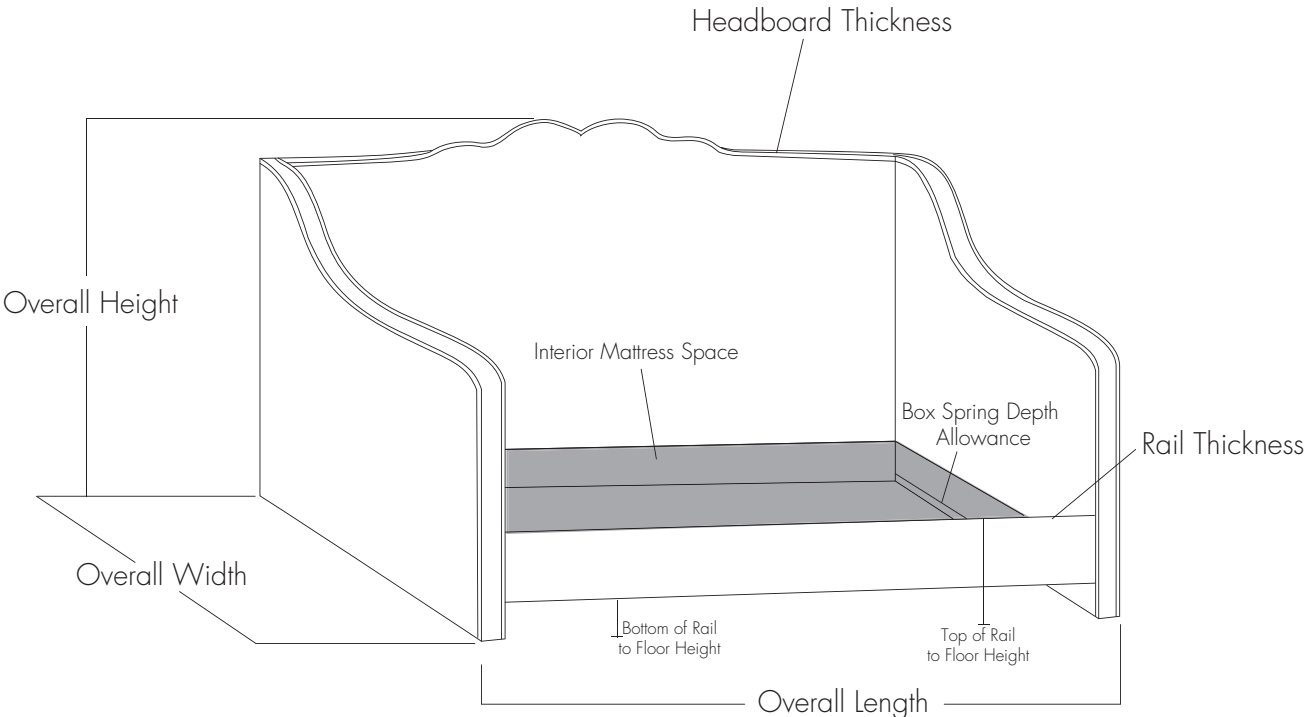

MEASUREMENT GUIDES

BED MEASUREMENTS

Style	Size	Overall Length	Overall Width	Overall Height - Standard Profile	Headboard Thickness	Top of Rail to Floor Height
Antoinette						
	Twin	81"	43.5"	65"	2.5"	15.5"
	Full	81"	58.5"	69"	2.5"	15.5"
	Queen	86"	64.5"	69"	2.5"	15.5"
	King	86"	82.5"	69"	2.5"	15.5"
	Cal King	90"	76.5"	69"	2.5"	15.5"
Argos						
	Twin	81"	43"	50.25"	2.5"	15.5"
	Full	81"	58"	50.25"	2.5"	15.5"
	Queen	86"	64"	50.25"	2.5"	15.5"
	King	86"	82"	50.25"	2.5"	15.5"
	Cal King	90"	76"	50.25"	2.5"	15.5"
Arles						
	Twin	81"	43"	58"	2.5"	15.5"
	Full	81"	58"	58"	2.5"	15.5"
	Queen	86"	64"	58"	2.5"	15.5"
	King	86"	82"	58"	2.5"	15.5"
	Cal King	90"	76"	58"	2.5"	15.5"
Carmine						
	Twin	81"	43"	56"	3"	15.5"
	Full	81"	58"	56"	3"	15.5"
	Queen	86"	64"	56"	3"	15.5"
	King	86"	82"	56"	3"	15.5"
	Cal King	90"	76"	56"	3"	15.5"
Corrado						
Curved & Straight Wings	Twin	80"	48"	56"	2.5"	15.5"
	Full	80"	63"	56"	2.5"	15.5"
	Queen	85"	69"	56"	2.5"	15.5"
	King	85"	87"	56"	2.5"	15.5"
	Cal King	89"	81"	56"	2.5"	15.5"
Eden						
Curved & Straight Wings	Twin	81"	49"	61"	3"	15.5"
	Full	81"	64"	61"	3"	15.5"
	Queen	86"	70"	61"	3"	15.5"
	King	86"	88"	61"	3"	15.5"
	Cal King	90"	82"	61"	3"	15.5"
Edessa						
	Twin	81"	43"	50.25"	2.5"	15.5"
	Full	81"	58"	50.25"	2.5"	15.5"
	Queen	86"	64"	50.25"	2.5"	15.5"
	King	86"	82"	50.25"	2.5"	15.5"
	Cal King	90"	76"	50.25"	2.5"	15.5"