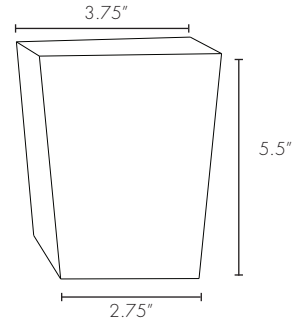

LEG MEASUREMENTS

BEDS & HEADBOARDS

Corrado
Eden
Milan
Paris
Vienna

Argos
Edessa
Gannon
Malleo
Rhodes
Rockwell

Arles
Carmine
Kyler

Antoinette

Felt-padded glides may add approximately .25" to leg height