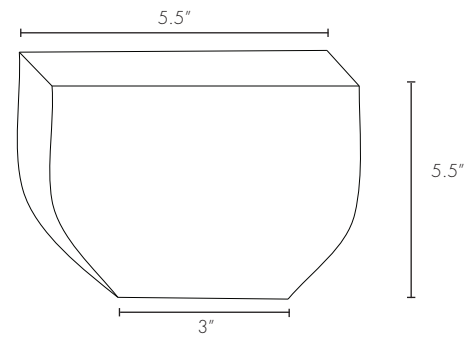

LEG MEASUREMENTS

BEDS & HEADBOARDS

Corrado
Eden
Milan
Paris
Vienna

Argos
Edessa
Gannon
Malleo
Rhodes
Rockwell

Arles
Carmine
Kyler

Antoinette

Felt-padded glides may add approximately .25" to leg height