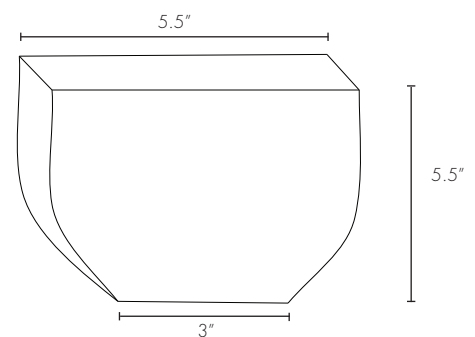

# LEG MEASUREMENTS

## BEDS & HEADBOARDS

Corrado  
Eden  
Milan  
Paris  
Vienna

Argos  
Edessa  
Malleo  
Rhodes  
Rockwell

Arles  
Carmine  
Kyler

Antoinette

*Felt-padded glides may add approximately .25" to leg height*