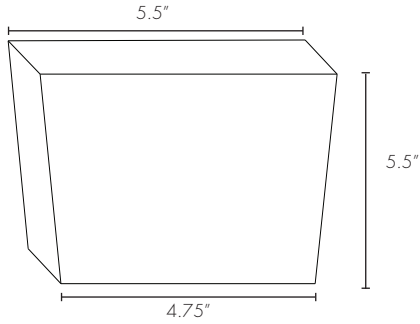

LEG MEASUREMENTS

BEDS & HEADBOARDS

Corrado
Eden
Milan
Paris
Vienna

Argos
Edessa
Gannon
Malleo
Rhodes
Rockwell

Arles
Carmine
Kyler

Antoinette

Felt-padded glides may add approximately .25" to leg height