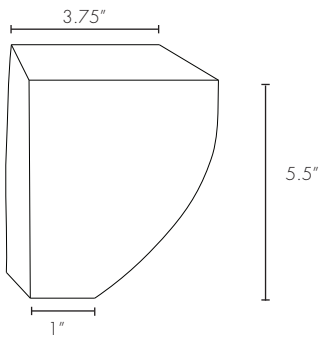

LEG MEASUREMENTS

BEDS & HEADBOARDS

Corrado
Eden
Milan
Paris
Vienna

Argos
Edessa
Gannon
Malleo
Rhodes
Rockwell

Arles
Carmine
Kyler

Antoinette

Felt-padded glides may add approximately .25" to leg height