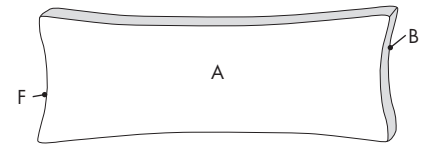

## Quantity & Size

Quantity: \_\_\_\_\_

Queen (20"x60")

King (20"x76")

Custom Size (full inches only): Width \_\_\_\_\_" Length \_\_\_\_\_"

If you would like to change the size—but not the design—of a ready-made grand bed pillow, please indicate the code here. Same as: \_\_\_\_\_

## Style

Solid

Insert

Insert with Extended Ruffled Ends

Boxed (3" depth)

## Fabrics

A: \_\_\_\_\_  
Main Fabric

B: \_\_\_\_\_  
Coordinate Fabric

C: \_\_\_\_\_  
Coordinate Fabric

D: \_\_\_\_\_  
Reverse Fabric (not shown)