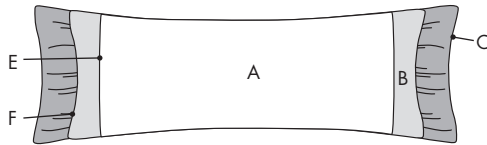

## Quantity & Size

Quantity: \_\_\_\_\_

Queen (20"x60")

King (20"x76")

Custom Size (full inches only): Width \_\_\_\_\_" Length \_\_\_\_\_"

If you would like to change the size—but not the design—of a ready-made grand bed pillow, please indicate the code here. Same as: \_\_\_\_\_

## Style

Solid

Insert

Insert with Extended Ruffled Ends

Boxed (3" depth)

## Fabrics

A: \_\_\_\_\_  
Main Fabric

B: \_\_\_\_\_  
Coordinate Fabric

C: \_\_\_\_\_  
Coordinate Fabric

D: \_\_\_\_\_  
Reverse Fabric (not shown)