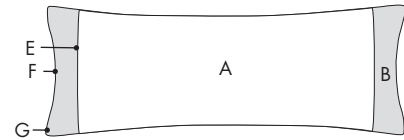

## Quantity & Size

Quantity: \_\_\_\_\_

Queen (20"x60")

King (20"x76")

Custom Size (full inches only): Width \_\_\_\_\_" Length \_\_\_\_\_"

If you would like to change the size—but not the design—of a ready-made grand bed pillow, please indicate the code here. Same as: \_\_\_\_\_

## Style

Solid

Insert

Insert with Extended Ruffled Ends

Boxed (3" depth)

## Fabrics

A: \_\_\_\_\_  
Main Fabric

B: \_\_\_\_\_  
Coordinate Fabric

C: \_\_\_\_\_  
Coordinate Fabric

D: \_\_\_\_\_  
Reverse Fabric (not shown)