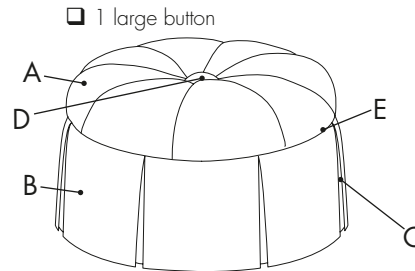

## Cleo Skirted Ottoman

Quantity \_\_\_\_\_

Quantity: \_\_\_\_\_ 29"D x 19"H

Style

Fabrics

A: \_\_\_\_\_  
Top Fabric

B: \_\_\_\_\_  
Skirt Fabric

C: \_\_\_\_\_  
Pleat Fabric