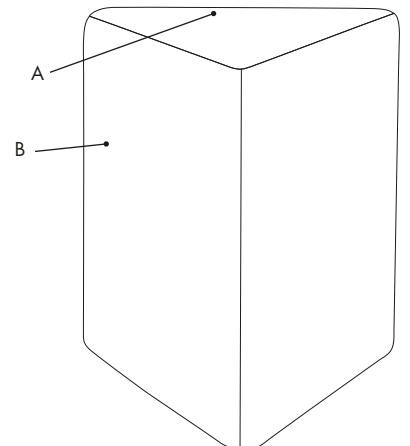

## Lark Ottoman

Quantity: \_\_\_\_\_

19" x 19" x 19" Triange x 21" H

Fabrics A: \_\_\_\_\_  
Top Fabric

B: \_\_\_\_\_  
Base Fabric

Notes