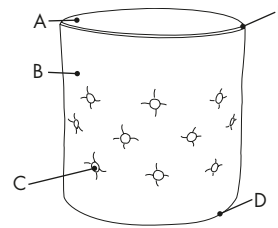

## Orion Round Ottoman

Quantity  
 Style

Quantity: \_\_\_\_\_ 21"D x 20"H

Untufted

Tufted

Fabrics

A: \_\_\_\_\_

B: \_\_\_\_\_