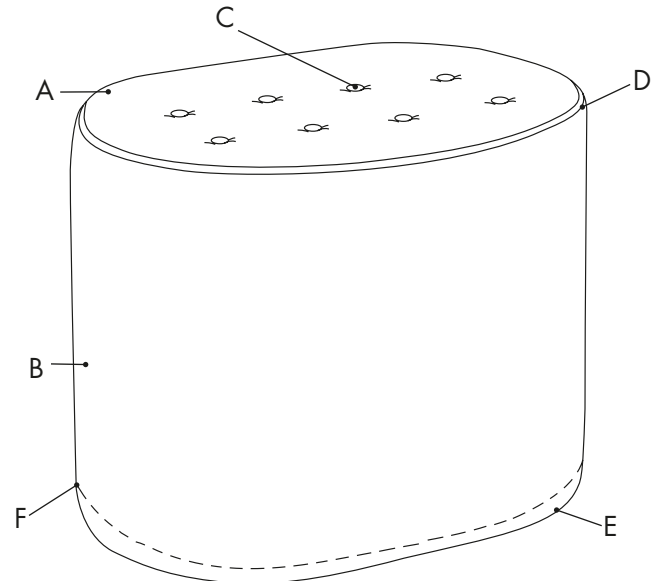

Juna Oval Ottoman

Quantity

Quantity: _____ 24"L x 16.5"W x 19"H

Fabrics

A: _____

B: _____

A: _____

Top Fabric

Side Fabric

C: _____

Button Fabric

Finish

D: Cord/ Small Welt: _____

E: Cord/ Small Welt: _____

F: Nailhead Finish (optional; choose one):

1. ☐ Antique Brass ☐ Brushed Nickel
   ☐ Brushed Gold ☐ Matte Black ☐ Old World

Notes