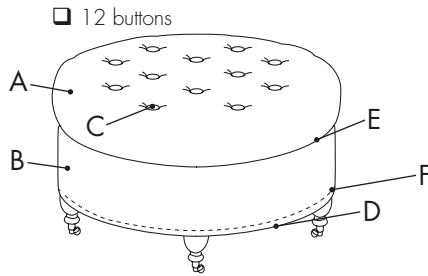

## Cleo Ottoman

Quantity \_\_\_\_\_

Quantity: \_\_\_\_\_ 29"D x 20.25"H

Style

Fabrics

A: \_\_\_\_\_  
Top Fabric

B: \_\_\_\_\_  
Side Fabric

C: \_\_\_\_\_  
Button Fabric (tufted only)