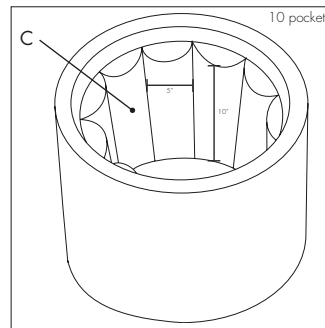

Ottomans

Eastern Accents Custom Workroom

Phone: 800.397.4556
Fax: 800.998.3278
Email: Custom@EasternAccents.com

Company: _____

Account: _____

Designer: _____

Sidemark: _____

Email: _____

Product Code: _____ Price: _____

Sign here to order item: _____

*office use only

Tavie Shoe Storage Ottoman

Quantity: _____

21" D x 21.5" H

Fabrics A: _____
Top Fabric

B: _____
Side Fabric

C: _____
Inside Fabric

Finishes D: Cord/Small Welt: _____

E: Nailheads (optional; choose one):

1. ☐ Antique Brass ☐ Brushed Nickel ☐ Brushed Gold ☐ Matte Black ☐ Old World

1. ☐ Wood Round Leg (5") ☐ Lucite Taper Leg (6") ☐ Chest (4.5") ☐ Caster Wheel (2")

1. ☐ Coal ☐ Limestone ☐ Espresso ☐ Chestnut ☐ Natural ☐ Chalk

Leg Style

Leg Stain

Notes

Company: _____

Account: _____

Designer: _____

Sidemark: _____

Email: _____

Product Code: _____ Price: _____

Sign here to order item: _____

*office use only

Lark Ottoman

Quantity: _____

19" x 19" x 19" Triange x 21" H

Fabrics A: _____
Top Fabric

B: _____
Base Fabric

Notes