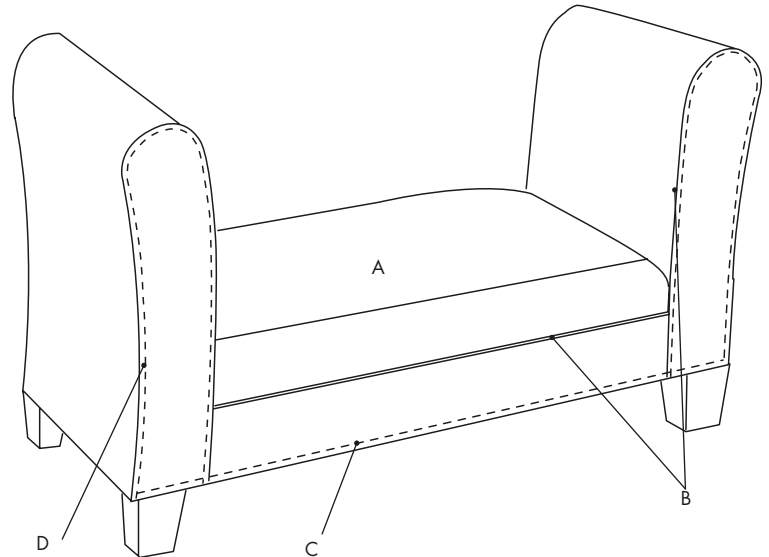

Upholstered Chaise - Augusta

Eastern Accents Custom Workroom

Phone: 800.397.4556

Fax: 800.998.3278

Email: Custom@EasternAccents.com

Company: _____

Account: _____

Designer: _____

Sidemark: _____

Email: _____

Product Code: _____ Price: _____

Sign here to order item: _____

*office use only

Quantity & Size

Quantity: _____

☐ Standard (66"Lx21"Wx32"H)

☐ Grande (74"Lx21"Wx32"H)

Fabrics

A: _____

Main Fabric

Finishes

B: Edge (optional)

☐ Cord Code: _____

☐ Small Welt Fabric: _____

C: Nailheads (bottom row; optional):

☐ Antique Brass   ☐ Brushed Nickel

☐ Brushed Gold   ☐ Matte Black   ☐ Old World

D: Nailheads (arm rest; optional):

☐ Antique Brass   ☐ Brushed Nickel

☐ Brushed Gold   ☐ Matte Black   ☐ Old World

Leg Style

☐ Wood Square (9.5")

☐ Wood Cube (5.5")

☐ Traditional (8")

☐ Lucite Taper Leg (6")

Leg Stain

☐ Coal

☐ Limestone

☐ Espresso

☐ Chestnut

☐ Natural

☐ Chalk

Notes