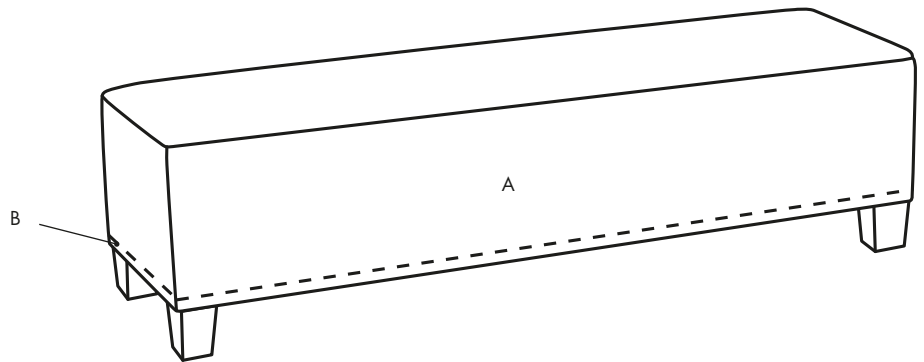

Upholstered Bench - Barnard

Eastern Accents Custom Workroom

Phone: 800.397.4556
Fax: 800.998.3278
Email: Custom@EasternAccents.com

Company: _____

Account: _____

Designer: _____

Sidemark: _____

Email: _____

Product Code: _____ Price: _____

Sign here to order item: _____

*office use only

Barnard Bench

Quantity & Size

Quantity: _____

☐ Standard (60"L x 17"W x 18"H)

☐ Grande (68"L x 17"W x 18"H)

Fabrics

A: _____

Main Fabric

Finishes

B: Nailheads (bottom row; optional):

☐ Antique Brass

☐ Brushed Nickel

☐ Brushed Gold

☐ Matte Black

☐ Old World

Leg Style

☐ Wood Square (9.5")

☐ Wood Cube (5.5")

☐ Traditional (8")

☐ Lucite Taper Leg (6")

Leg Stain

☐ Coal

☐ Limestone

☐ Espresso

☐ Chestnut

☐ Natural

☐ Chalk

Notes