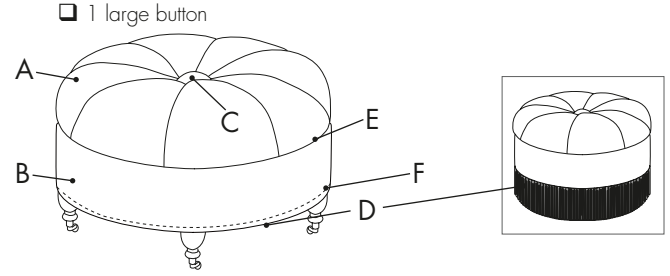

## Cleo Ottoman

Quantity \_\_\_\_\_

Quantity: \_\_\_\_\_ 29"D x 20.25"H

Style

Fabrics

A: \_\_\_\_\_  
Top Fabric

B: \_\_\_\_\_  
Side Fabric

C: \_\_\_\_\_  
Button Fabric (tufted only)