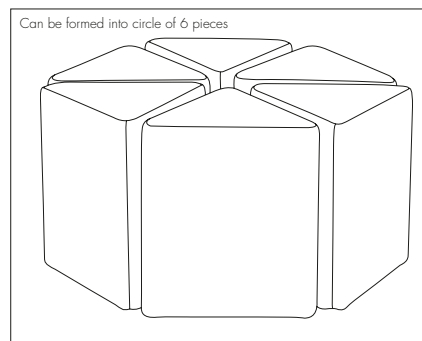

## Lark Ottoman

Quantity: \_\_\_\_\_

19" x 19" x 19" Triange x 21" H

Fabrics A: \_\_\_\_\_  
Top Fabric

B: \_\_\_\_\_  
Base Fabric

Notes