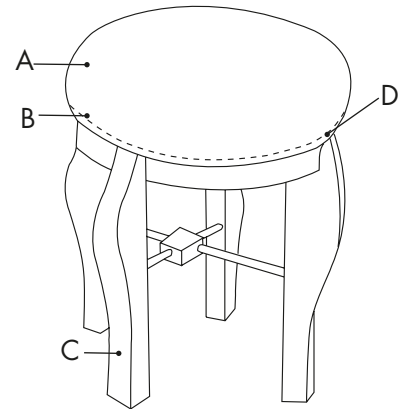

Ottomans

Eastern Accents Custom Workroom

Phone: 800.397.4556
Fax: 800.998.3278
Email: Custom@EasternAccents.com

Company: _____

Account: _____

Designer: _____

Sidemark: _____

Email: _____

Product Code: _____ Price: _____

Sign here to order item: _____

*office use only

Quantity: _____ 17"D x 21"H

Fabrics A: _____ B: _____
Pillow Top Fabric Welt Fabric

Finish C: Base Color
☐ White ☐ Gray ☐ Black
D: Nailhead Finish (optional; choose one):
☐ Antique Brass ☐ Brushed Nickel ☐ Brushed Gold
☐ Matte Black ☐ Old World

Notes

Helsa Vanity Stool