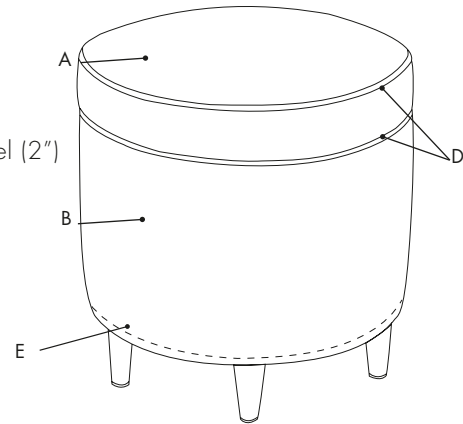

Ottomans

Eastern Accents Custom Workroom

Phone: 800.397.4556
Fax: 800.998.3278
Email: Custom@EasternAccents.com

Company: _____

Account: _____

Designer: _____

Sidemark: _____

Email: _____

Product Code: _____ Price: _____

Sign here to order item: _____

*office use only

Tavie Shoe Storage Ottoman

Quantity: _____

21" D x 21.5" H

Fabrics A: _____
Top Fabric

B: _____
Side Fabric

C: _____
Inside Fabric

Finishes D: Cord/Small Welt: _____

E: Nailheads (optional; choose one):

1. ☐ Antique Brass ☐ Brushed Nickel ☐ Brushed Gold ☐ Matte Black ☐ Old World

1. ☐ Wood Round Leg (5") ☐ Lucite Taper Leg (6") ☐ Chest (4.5") ☐ Caster Wheel (2")

1. ☐ Coal ☐ Limestone ☐ Espresso ☐ Chestnut ☐ Natural ☐ Chalk

Leg Style

Leg Stain

Notes

Company: _____

Account: _____

Designer: _____

Sidemark: _____

Email: _____

Product Code: _____ Price: _____

Sign here to order item: _____

*office use only

Lark Ottoman

Quantity: _____

19" x 19" x 19" Triange x 21" H

Fabrics A: _____
Top Fabric

B: _____
Base Fabric

Notes