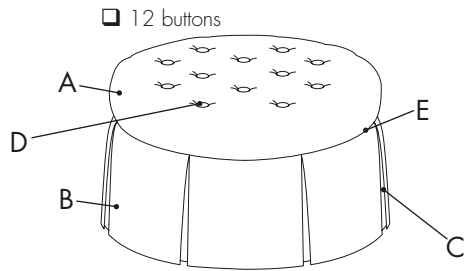

## Cleo Skirted Ottoman

Quantity \_\_\_\_\_

Quantity: \_\_\_\_\_ 29"D x 19"H

Style

Fabrics

A: \_\_\_\_\_  
Top Fabric

B: \_\_\_\_\_  
Skirt Fabric

C: \_\_\_\_\_  
Pleat Fabric