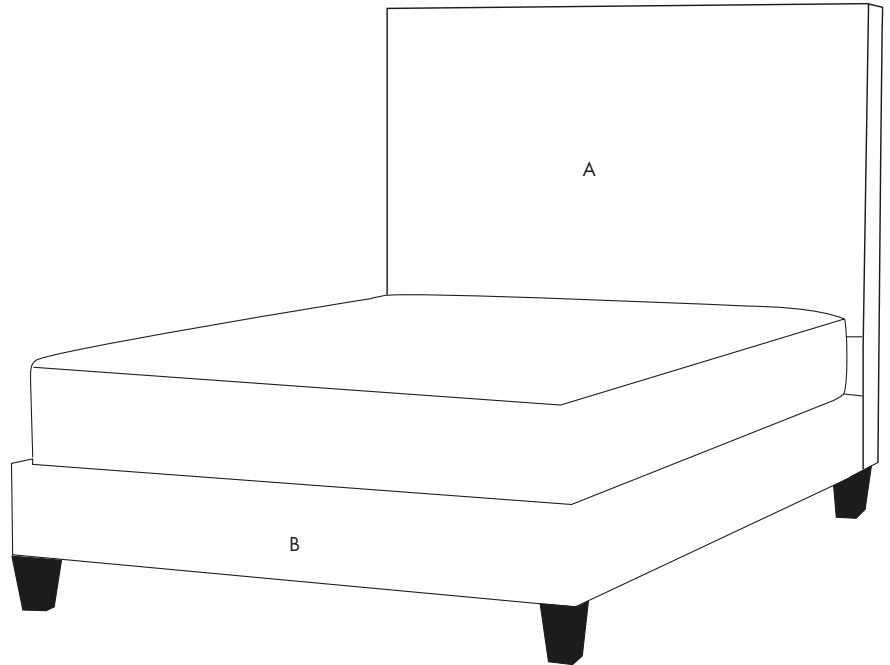

Low Profile Upholstered Beds - Malleo

Eastern Accents Custom Workroom

Phone: 800.397.4556
Fax: 800.998.3278
Email: Custom@EasternAccents.com

Company: _____

Account: _____

Designer: _____

Sidemark: _____

Email: _____

Product Code: _____ Price: _____

Sign here to order item: _____

*office use only

Product   ☐ Upholstered Bed   ☐ Upholstered Headboard Only

Quantity & Size   Quantity: _____

☐ Twin (81"L x 43"W)   ☐ Full (81"L x 58"W)   ☐ Queen (86"L x 64"W)   ☐ King (86"L x 81"W)   ☐ Cal King (90"L x 76"W)

Profile   ☐ Standard 50.25"H   ☐ Low 42.5"H
☐ Custom Height; available for headboard only (between 40" - 80"): _____"

Fabrics   A: _____   B: _____   C: _____
Main Fabric   Siderail / Footboard Fabric   Reverse Fabric (not shown)

Leg Stain   ☐ Coal   ☐ Limestone   ☐ Espresso   ☐ Chestnut   ☐ Natural   ☐ Chalk

Notes
Monogramming available