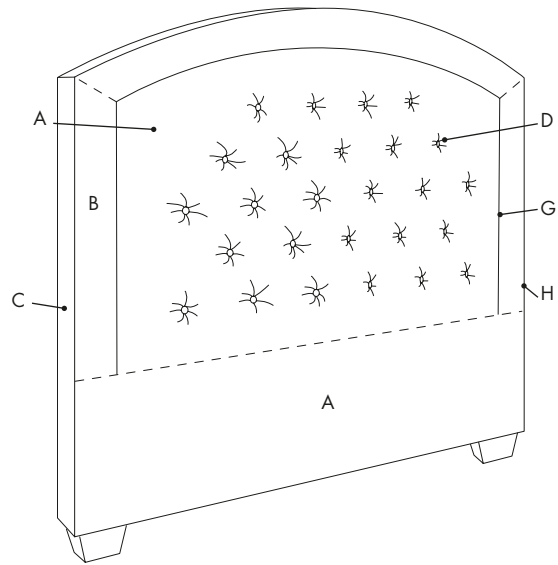

Upholstered Beds - Paris

Eastern Accents Custom Workroom

Phone: 800.397.4556

Fax: 800.998.3278

Email: Custom@EasternAccents.com

Company: _____

Account: _____

Designer: _____

Sidemark: _____

Email: _____

Product Code: _____ Price: _____

Sign here to order item: _____

*office use only

Product   ☐ Upholstered Bed   ☐ Upholstered Headboard Only

Quantity & Size   Quantity: _____

☐ Twin (44"Wx83"L)   ☐ Full (59"Wx83"L)   ☐ Queen (65"Wx88"L)   ☐ King (81"Wx88"L)   ☐ Cal King (77"Wx92"L)

*Headboards are 5" deep. Length applies to upholstered beds only.

Profile   ☐ Standard 61.5"H   ☐ Low 46.5"H
☐ Custom Height; available for headboards only (between 40" - 80"): _____"

Style   ☐ Paris   ☐ Paris Button Tufted

Fabrics   A: _____ Main Fabric   B: _____ Front Border Fabric   C: _____ Side Fabric

D: _____ Button Fabric Fabric (tufted headboards only)   E: _____ Reverse Fabric (not shown)   F: _____ Siderail /Footboard Fabric (beds only)

Finishes   **G: Face**   ☐ Cord Code: _____
☐ Small Welt Fabric: _____
☐ Nailheads (Double row, optional):
☐ Antique Brass   ☐ Brushed Nickel
☐ Brushed Gold   ☐ Matte Black   ☐ Old World

H: Edge (optional; choose one):
☐ Cord Code: _____
☐ Small Welt Fabric: _____
☐ Nailheads (Single row, optional):
☐ Antique Brass   ☐ Brushed Nickel
☐ Brushed Gold   ☐ Matte Black   ☐ Old World

Leg Stain   ☐ Coal   ☐ Limestone   ☐ Espresso   ☐ Chestnut   ☐ Natural   ☐ Chalk

Notes
Monogramming available on un-tufted style