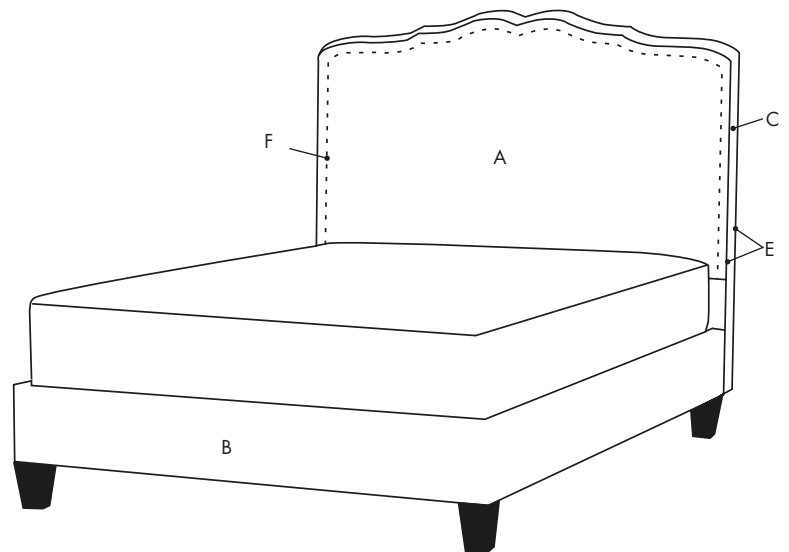

Upholstered Beds - Arles

Eastern Accents Custom Workroom

Phone: 800.397.4556
Fax: 800.998.3278
Email: Custom@EasternAccents.com

Company: _____

Account: _____

Designer: _____

Sidemark: _____

Email: _____

Product Code: _____ Price: _____

Sign here to order item: _____

*office use only

Product   ☐ Upholstered Bed   ☐ Upholstered Headboard Only

Quantity & Size   Quantity: _____

☐ Twin (81"L x 43"W)   ☐ Full (81"L x 58"W)   ☐ Queen (86"L x 64"W)   ☐ King (86"L x 80"W)   ☐ Cal King (90"L x 76"W)

*Headboards are 2.5" deep. Length applies to upholstered beds only.

Profile   ☐ Standard 58"H   ☐ Low 43"H
☐ Custom Height; available for headboards only (between 40" - 80"): _____"

Fabrics   A: _____   B: _____
Main Fabric   Siderail /Footboard Fabric (beds only)

C: _____   D: _____
Side Fabric   Reverse Fabric (not shown)

Finishes   E: Edge   F: Nailheads (optional; choose one):
☐ Cord Code: _____   ☐ Antique Brass   ☐ Brushed Nickel
☐ Small Welt Fabric: _____   ☐ Brushed Gold   ☐ Matte Black   ☐ Old World

Leg Stain   ☐ Coal   ☐ Limestone   ☐ Espresso   ☐ Chestnut   ☐ Natural   ☐ Chalk

Notes

Monogramming available