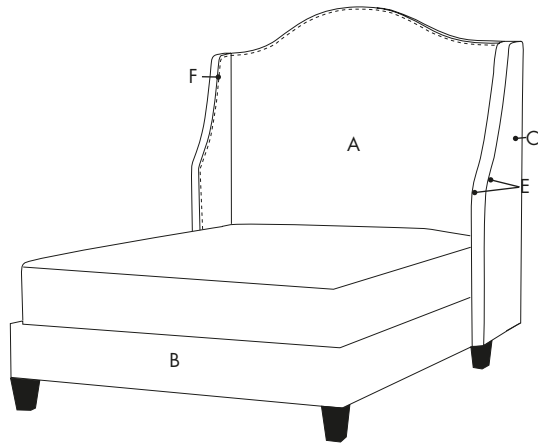

## Profile

Standard 61"H

Low 46"H

Custom Height (between 40" - 80"): \_\_\_\_\_"

\*Eden beds are 6" wider than the other beds we offer. The height varies by style and profile.

## Style

Eden with Curved Wings

Eden with Straight Wings