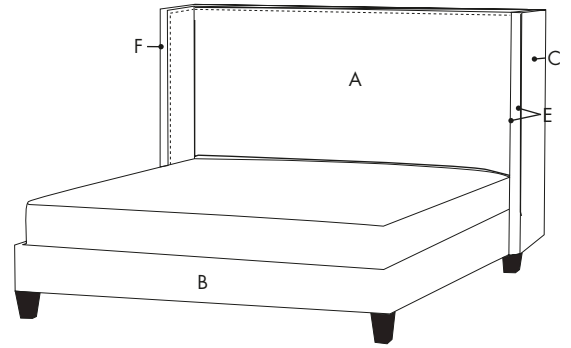

Winged Upholstered Beds - Corrado

Eastern Accents Custom Workroom

Phone: 800.397.4556
Fax: 800.998.3278
Email: Custom@EasternAccents.com

Company: _____
Account: _____
Designer: _____
Sidemark: _____
Email: _____

Product Code: _____ Price: _____

Sign here to order item: _____

*office use only

Quantity & Size

Quantity: _____

☐ Twin (80"L x 48"W)

☐ Full (80"L x 63"W)

☐ Queen (85"L x 69"W)

☐ King (85"L x 85"W)

☐ Cal King (89"L x 81"W)

Profile

☐ Standard 56"H

☐ Low 46"H

☐ Custom Height (between 40" - 80"): _____"

*Corrado beds are 6" wider than the other beds we offer. The height varies by style and profile.

Style

☐ Corrado with Curved Wings

☐ Corrado with Straight Wings

Fabrics

A: _____
Main Fabric

B: _____
Siderail / Footboard Fabric

C: _____
Side/Border Fabric

D: _____
Reverse Fabric (not shown)

Finishes

F: Edge (optional):

☐ Cord Code: _____

☐ Small Welt Fabric: _____

F: Nailheads (optional; choose one):

☐ Antique Brass   ☐ Brushed Nickel

☐ Brushed Gold   ☐ Matte Black   ☐ Old World

Leg Stain

☐ Coal   ☐ Limestone   ☐ Espresso   ☐ Chestnut   ☐ Natural   ☐ Chalk

Notes

Monogramming available