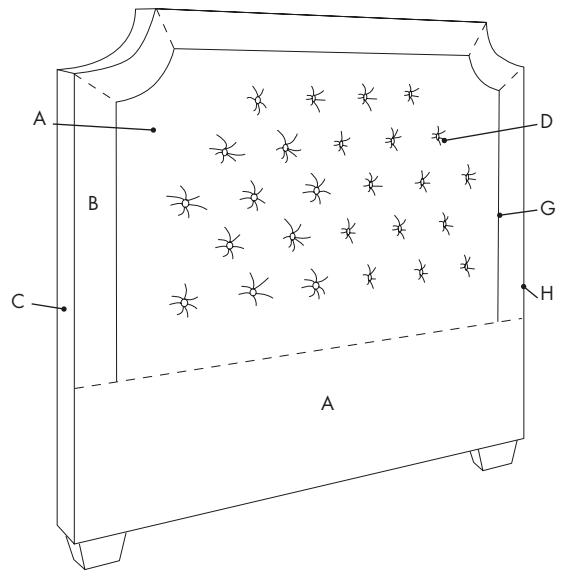

Twin (44"Wx83"L)     Full (59"Wx83"L)     Queen (65"Wx88"L)     King (81"Wx88"L)     Cal King (77"Wx92"L)

\*Headboards are 5" deep. Length applies to upholstered beds only.

**Profile**     Standard 61.5"H     Low 46.5"H

Custom Height; available for headboards only (between 40" - 80"): \_\_\_\_\_"

**Style**     Vienna

Vienna Button Tufted

**Fabrics**    A: \_\_\_\_\_  
Main Fabric

B: \_\_\_\_\_  
Front Border Fabric

C: \_\_\_\_\_  
Side Fabric