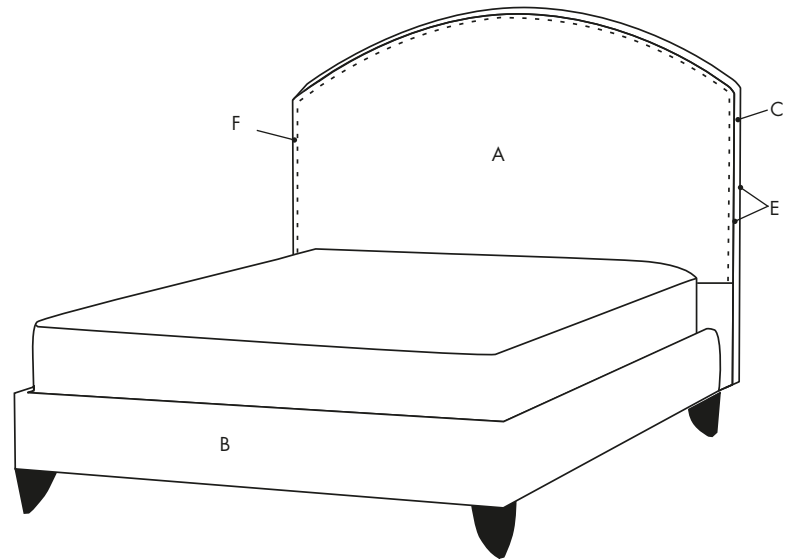

Upholstered Beds - Carmine

Eastern Accents Custom Workroom

Phone: 800.397.4556

Fax: 800.998.3278

Email: Custom@EasternAccents.com

Company: _____

Account: _____

Designer: _____

Sidemark: _____

Email: _____

Product Code: _____ Price: _____

Sign here to order item: _____

*office use only

Product   ☐ Upholstered Bed   ☐ Upholstered Headboard Only

Quantity & Size   Quantity: _____

☐ Twin (81"L x 43"W)   ☐ Full (81"L x 58"W)   ☐ Queen (86"L x 64"W)   ☐ King (86"L x 80"W)   ☐ Cal King (90"L x 76"W)

*Headboards are 3" deep. Length applies to upholstered beds only.

Profile   ☐ Standard 56"H   ☐ Low 43"H
☐ Custom Height; available for headboards only (between 40" - 80"): _____"

Fabrics   A: _____   B: _____
Main Fabric   Siderail /Footboard Fabric (beds only)

C: _____   D: _____
Side Fabric   Reverse Fabric (not shown)

Finishes   E: Edge   F: Nailheads (optional; choose one):
☐ Cord Code: _____   ☐ Antique Brass   ☐ Brushed Nickel
☐ Small Welt Fabric: _____   ☐ Brushed Gold   ☐ Matte Black   ☐ Old World

Leg Stain   ☐ Coal   ☐ Limestone   ☐ Espresso   ☐ Chestnut   ☐ Natural   ☐ Chalk

Notes
Monogramming available