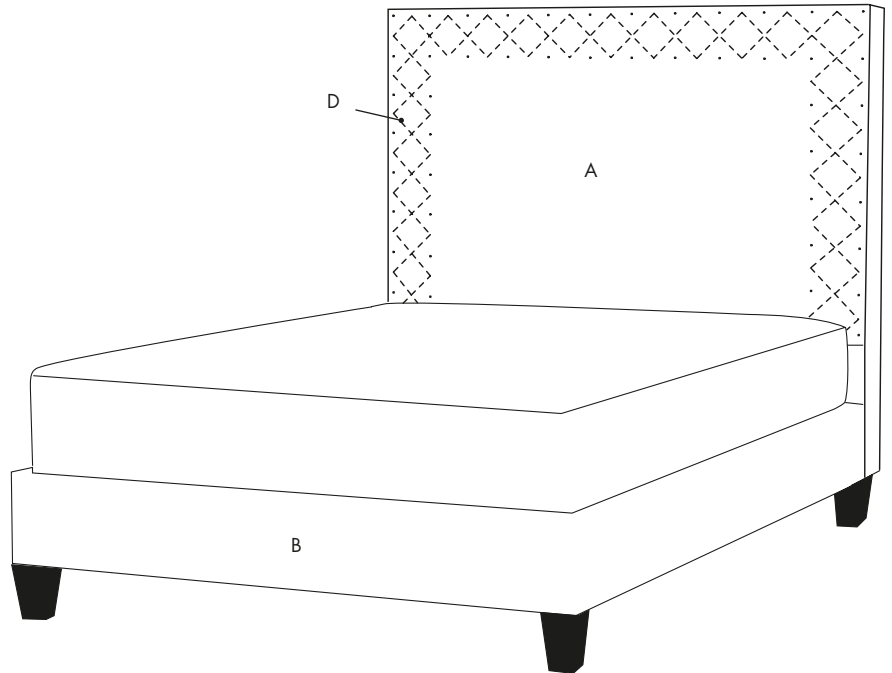

Low Profile Upholstered Beds - Edessa

Eastern Accents Custom Workroom

Phone: 800.397.4556
Fax: 800.998.3278
Email: Custom@EasternAccents.com

Company: _____

Account: _____

Designer: _____

Sidemark: _____

Email: _____

Product Code: _____ Price: _____

Sign here to order item: _____

*office use only

Product   ☐ Upholstered Bed   ☐ Upholstered Headboard Only

Quantity & Size   Quantity: _____

☐ Twin (81"L x 43"W)   ☐ Full (81"L x 58"W)   ☐ Queen (86"L x 64"W)   ☐ King (86"L x 81"W)   ☐ Cal King (90"L x 76"W)

Profile   ☐ Standard 50.25"H   ☐ Low 42.5"H
☐ Custom Height; available for headboard only (between 40" - 80"): _____"

Fabrics   A: _____   B: _____   C: _____
Main Fabric   Siderail / Footboard Fabric   Reverse Fabric (not shown)

Finishes   D: Nailheads (required):
☐ Antique Brass   ☐ Brushed Nickel
☐ Brushed Gold   ☐ Matte Black
☐ Old World

Leg Stain   ☐ Coal   ☐ Limestone   ☐ Espresso   ☐ Chestnut   ☐ Natural   ☐ Chalk

Notes
Monogramming available