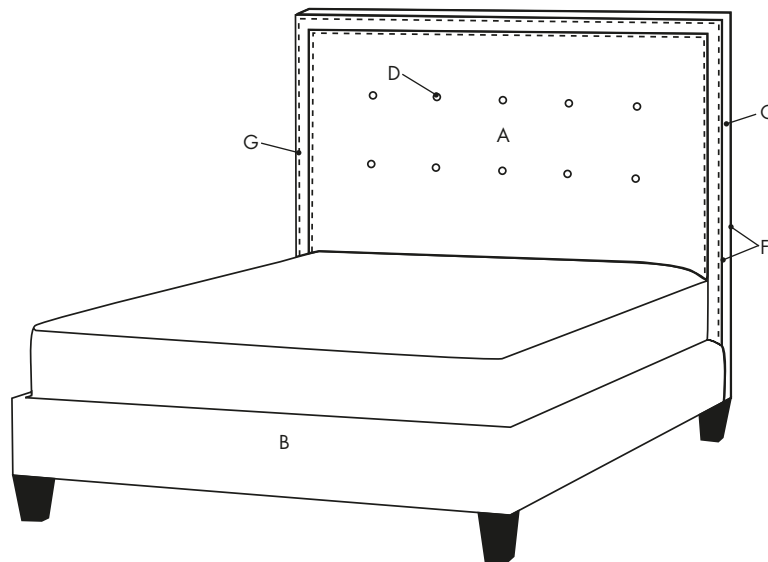

Upholstered Beds - Rockwell

Eastern Accents Custom Workroom

Phone: 800.397.4556
Fax: 800.998.3278
Email: Custom@EasternAccents.com

Company: _____

Account: _____

Designer: _____

Sidemark: _____

Email: _____

Product Code: _____ Price: _____

Sign here to order item: _____

*office use only

Product   ☐ Upholstered Bed   ☐ Upholstered Headboard Only

Quantity & Size   Quantity: _____

☐ Twin (83"L x 44"W)   ☐ Full (83"L x 59"W)   ☐ Queen (88"L x 65"W)   ☐ King (88"L x 81"W)   ☐ Cal King (92"L x 77"W)

*Headboards are 4.5" deep. Length applies to upholstered beds only.

Profile   ☐ Standard 61.5"H   ☐ Low 46.5"H
☐ Custom Height; available for headboards only (between 40" - 80"): _____"

Fabrics   A: _____   B: _____   C: _____
Main Fabric   Siderail /Footboard Fabric (beds only)   Side Fabric

D: _____   E: _____
Button Fabric Fabric   Reverse Fabric (not shown)

Finishes   F: Edge   G: Nailheads (optional; choose one):
☐ Cord Code: _____   ☐ Antique Brass   ☐ Brushed Nickel
☐ Small Welt Fabric: _____   ☐ Brushed Gold   ☐ Matte Black   ☐ Old World

Leg Stain   ☐ Coal   ☐ Limestone   ☐ Espresso   ☐ Chestnut   ☐ Natural   ☐ Chalk

Notes