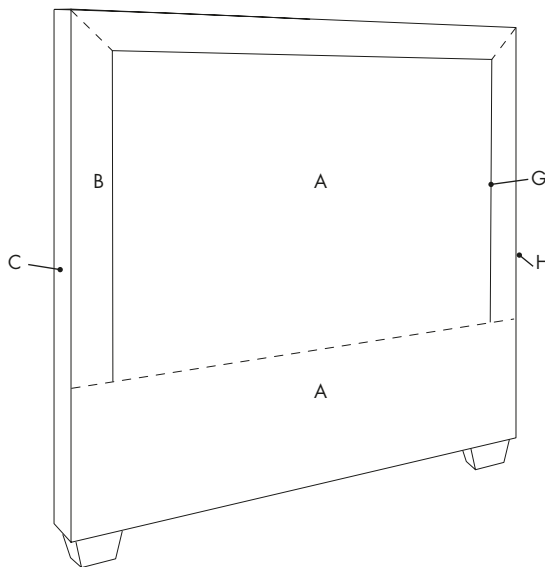

Upholstered Beds - Milan

Eastern Accents Custom Workroom

Phone: 800.397.4556

Fax: 800.998.3278

Email: Custom@EasternAccents.com

Company: _____

Account: _____

Designer: _____

Sidemark: _____

Email: _____

Product Code: _____ Price: _____

Sign here to order item: _____

*office use only

Product   ☐ Upholstered Bed   ☐ Upholstered Headboard Only

Quantity & Size   Quantity: _____

☐ Twin (44"Wx83"L)   ☐ Full (59"Wx83"L)   ☐ Queen (65"Wx88"L)   ☐ King (81"Wx88"L)   ☐ Cal King (77"Wx92"L)

*Headboards are 5" deep. Length applies to upholstered beds only.

Profile   ☐ Standard 61.5"H   ☐ Low 46.5"H
☐ Custom Height; available for headboards only (between 40" - 80"): _____"

Style   ☐ Milan   ☐ Milan Button Tufted

Fabrics   A: _____
Main Fabric

B: _____
Front Border Fabric

C: _____
Side Fabric

D: _____
Button Fabric Fabric (tufted headboards only)

E: _____
Reverse Fabric (not shown)

F: _____
Siderail /Footboard Fabric (beds only)

Finishes   G: Face
☐ Cord Code: _____
☐ Small Welt Fabric: _____
☐ Nailheads (Double row, optional):
☐ Antique Brass   ☐ Brushed Nickel
☐ Brushed Gold   ☐ Matte Black   ☐ Old World

H: Edge (optional; choose one):
☐ Cord Code: _____
☐ Small Welt Fabric: _____
☐ Nailheads (Single row, optional):
☐ Antique Brass   ☐ Brushed Nickel
☐ Brushed Gold   ☐ Matte Black   ☐ Old World

Leg Stain   ☐ Coal   ☐ Limestone   ☐ Espresso   ☐ Chestnut   ☐ Natural   ☐ Chalk

Notes
Monogramming available on un-tufted style