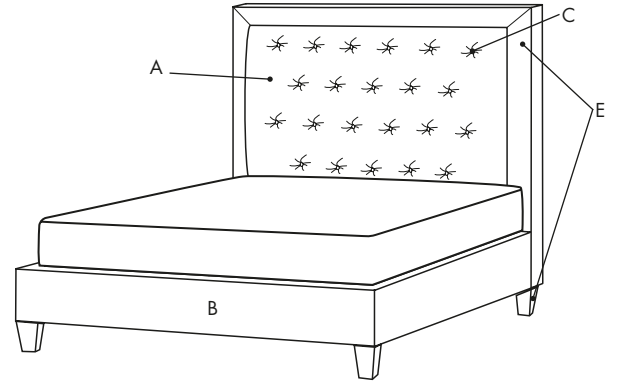

\*Headboards are 5" deep. Length applies to upholstered beds only.

**Profile**  Standard 61.5"H  Low 46.5"H  
 Custom Height; available for headboards only (between 40" - 80"): \_\_\_\_\_"

**Style**  Gannon Solid  Gannon Button Tufted