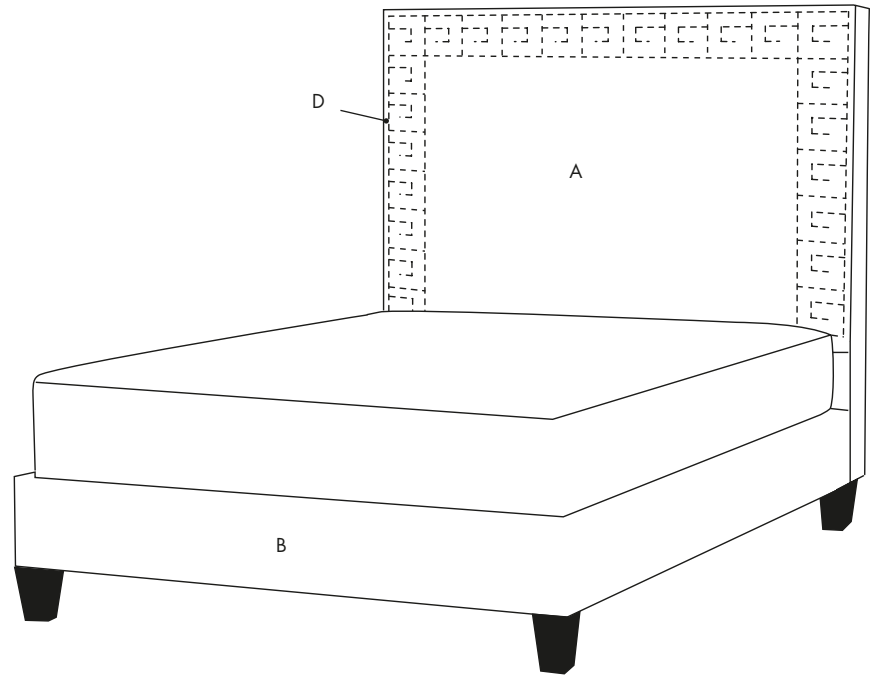

Low Profile Upholstered Beds - Argos

Eastern Accents Custom Workroom

Phone: 800.397.4556
Fax: 800.998.3278
Email: Custom@EasternAccents.com

Company: _____

Account: _____

Designer: _____

Sidemark: _____

Email: _____

Product Code: _____ Price: _____

Sign here to order item: _____

*office use only

Product   ☐ Upholstered Bed   ☐ Upholstered Headboard Only

Quantity & Size   Quantity: _____

☐ Twin (81"L x 43"W)   ☐ Full (81"L x 58"W)   ☐ Queen (86"L x 64"W)   ☐ King (86"L x 81"W)   ☐ Cal King (90"L x 76"W)

Profile   ☐ Standard 50.25"H   ☐ Low 42.5"H
☐ Custom Height; available for headboard only (between 40" - 80"): _____"

Fabrics   A: _____   B: _____   C: _____
Main Fabric   Siderail / Footboard Fabric   Reverse Fabric (not shown)

Finishes   D: Nailheads (required):
☐ Antique Brass   ☐ Brushed Nickel
☐ Brushed Gold   ☐ Matte Black
☐ Old World

Leg Stain   ☐ Coal   ☐ Limestone   ☐ Espresso   ☐ Chestnut   ☐ Natural   ☐ Chalk

Notes
Monogramming available