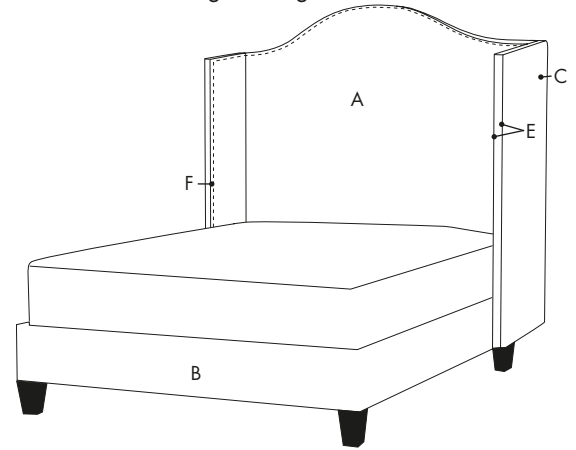

Winged Upholstered Beds - Eden

Eastern Accents Custom Workroom

Phone: 800.397.4556

Fax: 800.998.3278

Email: Custom@EasternAccents.com

Company: _____

Account: _____

Designer: _____

Sidemark: _____

Email: _____

Product Code: _____ Price: _____

Sign here to order item: _____

*office use only

Quantity & Size

Quantity: _____

☐ Twin (81"L x 49"W)

☐ Full (81"L x 64"W)

☐ Queen (86"L x 70"W)

☐ King (86"L x 86"W)

☐ Cal King (90"L x 82"W)

Profile

☐ Standard 61"H

☐ Low 46"H

☐ Custom Height (between 40" - 80"): _____"

*Eden beds are 6" wider than the other beds we offer. The height varies by style and profile.

Style

☐ Eden with Curved Wings

☐ Eden with Straight Wings

Fabrics

A: _____

Main Fabric

B: _____

Siderail / Footboard Fabric

C: _____

Side/Border Fabric

D: _____

Reverse Fabric (not shown)

Finishes

F: Edge (required):

☐ Cord Code: _____

☐ Small Welt Fabric: _____

F: Nailheads (optional; choose one):

☐ Antique Brass ☐ Brushed Nickel

☐ Brushed Gold ☐ Matte Black ☐ Old World

Leg Stain

☐ Coal ☐ Limestone ☐ Espresso ☐ Chestnut ☐ Natural ☐ Chalk

Notes

Monogramming available