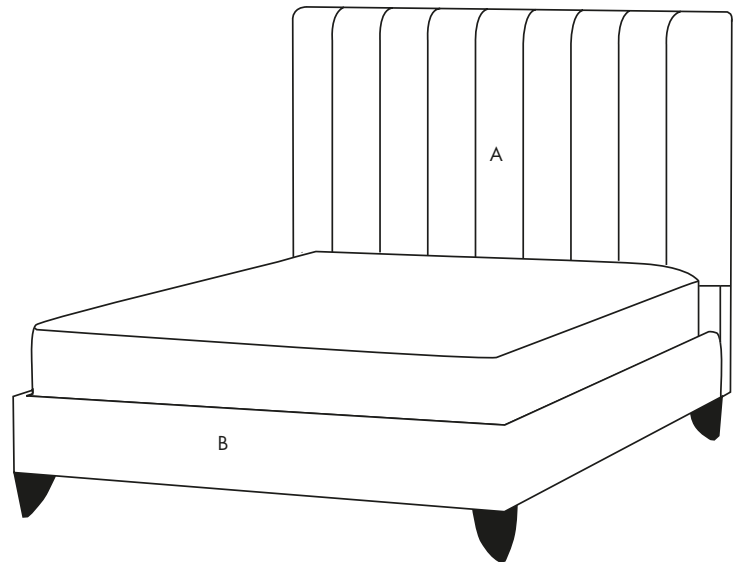

Upholstered Beds - Kyler

Eastern Accents Custom Workroom

Phone: 800.397.4556
Fax: 800.998.3278
Email: Custom@EasternAccents.com

Company: _____

Account: _____

Designer: _____

Sidemark: _____

Email: _____

Product Code: _____ Price: _____

Sign here to order item: _____

*office use only

Product   ☐ Upholstered Bed   ☐ Upholstered Headboard Only

Quantity & Size   Quantity: _____

☐ Twin (81"L x 43"W)   ☐ Full (81"L x 58"W)   ☐ Queen (86"L x 64"W)   ☐ King (86"L x 80"W)   ☐ Cal King (90"L x 76"W)

*Headboards are 5" deep. Length applies to upholstered beds only.

Profile   ☐ Standard 58"H   ☐ Low 43"H
☐ Custom Height; available for headboards only (between 40" - 80"): _____"

Fabrics   A: _____   B: _____
Main Fabric   Siderail /Footboard Fabric (beds only)

C: _____
Reverse Fabric (not shown)

Leg Stain   ☐ Coal   ☐ Limestone   ☐ Espresso   ☐ Chestnut   ☐ Natural   ☐ Chalk

Notes