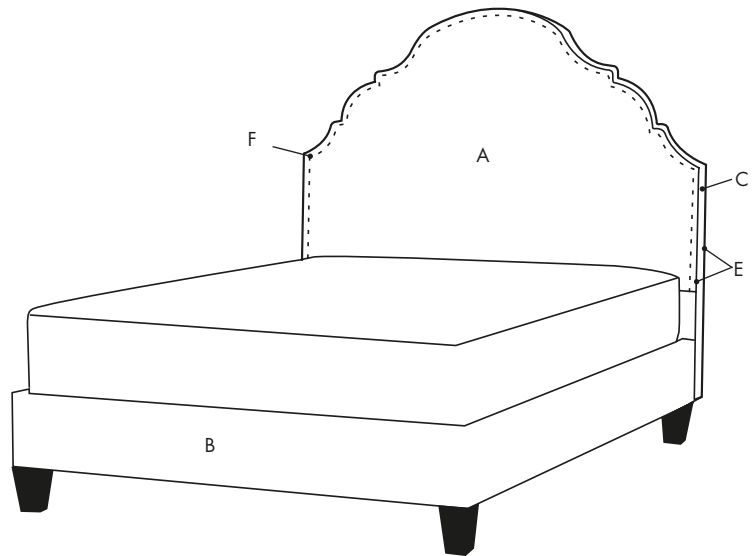

Upholstered Beds - Antoinette

Eastern Accents Custom Workroom

Phone: 800.397.4556

Fax: 800.998.3278

Email: Custom@EasternAccents.com

Company: _____

Account: _____

Designer: _____

Sidemark: _____

Email: _____

Product Code: _____ Price: _____

Sign here to order item: _____

*office use only

Product   ☐ Upholstered Bed   ☐ Upholstered Headboard Only

Quantity & Size   Quantity: _____

☐ Twin (81"L x 43.5"W)   ☐ Full (81"L x 58.5"W)   ☐ Queen (86"L x 64.5"W)   ☐ King (86"L x 80.5"W)   ☐ Cal King (90"L x 76.5"W)

*Headboards are 2.5" deep. Length applies to upholstered beds only.

Profile   ☐ Standard 69"H (Twin height is 65"H)   ☐ Low 50"H
☐ Custom Height; available for headboards only (between 40" - 80"): _____"

Fabrics   A: _____   B: _____
Main Fabric   Siderail /Footboard Fabric (beds only)

C: _____   D: _____
Side Fabric   Reverse Fabric (not shown)

Finishes   E: Edge   F: Nailheads (optional; choose one):
☐ Cord Code: _____   ☐ Antique Brass   ☐ Brushed Nickel
☐ Small Welt Fabric: _____   ☐ Brushed Gold   ☐ Matte Black   ☐ Old World

Leg Stain   ☐ Coal   ☐ Limestone   ☐ Espresso   ☐ Chestnut   ☐ Natural   ☐ Chalk

Notes
Monogramming available