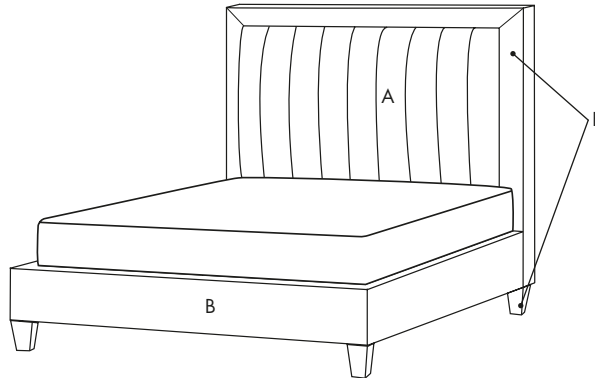

☐ Gannon Channel Tufted