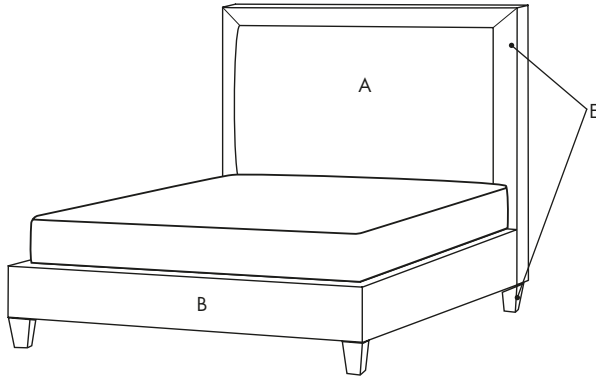

\*Headboards are 5" deep. Length applies to upholstered beds only.

**Profile**  Standard 61.5"H  Low 46.5"H  
 Custom Height; available for headboards only (between 40" - 80"): \_\_\_\_\_"

**Style**  Gannon Solid  Gannon Button Tufted