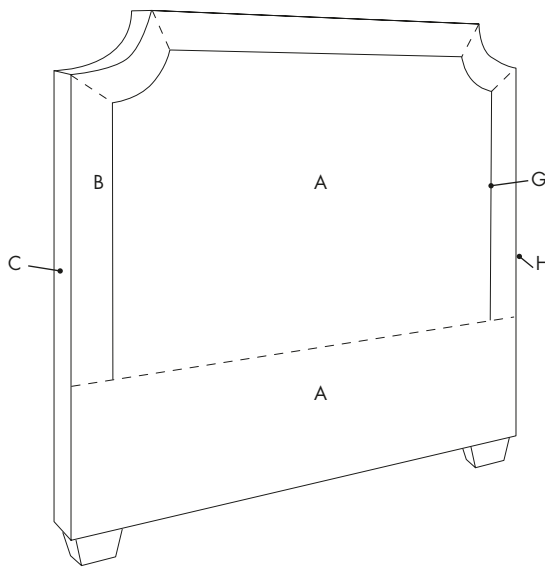

Twin (44"Wx83"L)     Full (59"Wx83"L)     Queen (65"Wx88"L)     King (81"Wx88"L)     Cal King (77"Wx92"L)

\*Headboards are 5" deep. Length applies to upholstered beds only.

**Profile**     Standard 61.5"H     Low 46.5"H

Custom Height; available for headboards only (between 40" - 80"): \_\_\_\_\_"

**Style**     Vienna

Vienna Button Tufted

**Fabrics**    A: \_\_\_\_\_  
Main Fabric

B: \_\_\_\_\_  
Front Border Fabric

C: \_\_\_\_\_  
Side Fabric