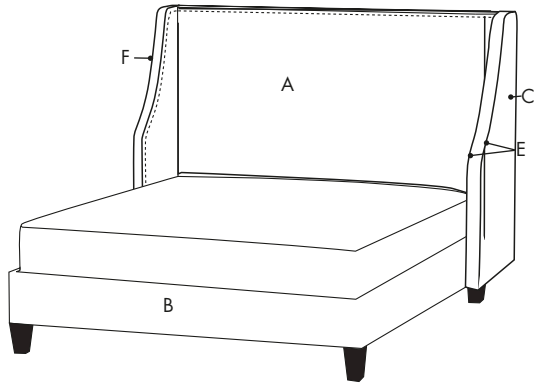

Winged Upholstered Beds - Corrado

Eastern Accents Custom Workroom

Phone: 800.397.4556
Fax: 800.998.3278
Email: Custom@EasternAccents.com

Company: _____
Account: _____
Designer: _____
Sidemark: _____
Email: _____

Product Code: _____ Price: _____

Sign here to order item: _____

*office use only

Quantity & Size

Quantity: _____

☐ Twin (80"L x 48"W)

☐ Full (80"L x 63"W)

☐ Queen (85"L x 69"W)

☐ King (85"L x 85"W)

☐ Cal King (89"L x 81"W)

Profile

☐ Standard 56"H

☐ Low 46"H

☐ Custom Height (between 40" - 80"): _____"

*Corrado beds are 6" wider than the other beds we offer. The height varies by style and profile.

Style

☐ Corrado with Curved Wings

☐ Corrado with Straight Wings

Fabrics

A: _____
Main Fabric

B: _____
Siderail / Footboard Fabric

C: _____
Side/Border Fabric

D: _____
Reverse Fabric (not shown)

Finishes

F: Edge (optional):

☐ Cord Code: _____

☐ Small Welt Fabric: _____

F: Nailheads (optional; choose one):

☐ Antique Brass   ☐ Brushed Nickel

☐ Brushed Gold   ☐ Matte Black   ☐ Old World

Leg Stain

☐ Coal   ☐ Limestone   ☐ Espresso   ☐ Chestnut   ☐ Natural   ☐ Chalk

Notes

Monogramming available