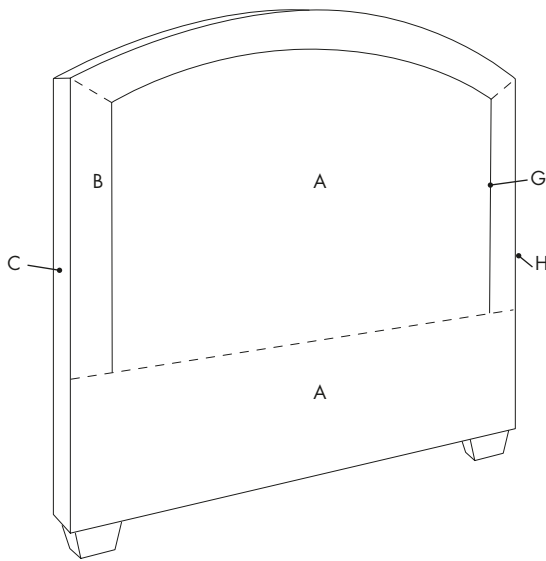

Upholstered Beds - Paris

Eastern Accents Custom Workroom

Phone: 800.397.4556

Fax: 800.998.3278

Email: Custom@EasternAccents.com

Company: _____

Account: _____

Designer: _____

Sidemark: _____

Email: _____

Product Code: _____ Price: _____

Sign here to order item: _____

*office use only

Product   ☐ Upholstered Bed   ☐ Upholstered Headboard Only

Quantity & Size   Quantity: _____

☐ Twin (44"Wx83"L)   ☐ Full (59"Wx83"L)   ☐ Queen (65"Wx88"L)   ☐ King (81"Wx88"L)   ☐ Cal King (77"Wx92"L)

*Headboards are 5" deep. Length applies to upholstered beds only.

Profile   ☐ Standard 61.5"H   ☐ Low 46.5"H
☐ Custom Height; available for headboards only (between 40" - 80"): _____"

Style   ☐ Paris   ☐ Paris Button Tufted

Fabrics   A: _____ Main Fabric   B: _____ Front Border Fabric   C: _____ Side Fabric

D: _____ Button Fabric Fabric (tufted headboards only)   E: _____ Reverse Fabric (not shown)   F: _____ Siderail /Footboard Fabric (beds only)

Finishes   **G: Face**   ☐ Cord Code: _____
☐ Small Welt Fabric: _____
☐ Nailheads (Double row, optional):
☐ Antique Brass   ☐ Brushed Nickel
☐ Brushed Gold   ☐ Matte Black   ☐ Old World

H: Edge (optional; choose one):
☐ Cord Code: _____
☐ Small Welt Fabric: _____
☐ Nailheads (Single row, optional):
☐ Antique Brass   ☐ Brushed Nickel
☐ Brushed Gold   ☐ Matte Black   ☐ Old World

Leg Stain   ☐ Coal   ☐ Limestone   ☐ Espresso   ☐ Chestnut   ☐ Natural   ☐ Chalk

Notes
Monogramming available on un-tufted style