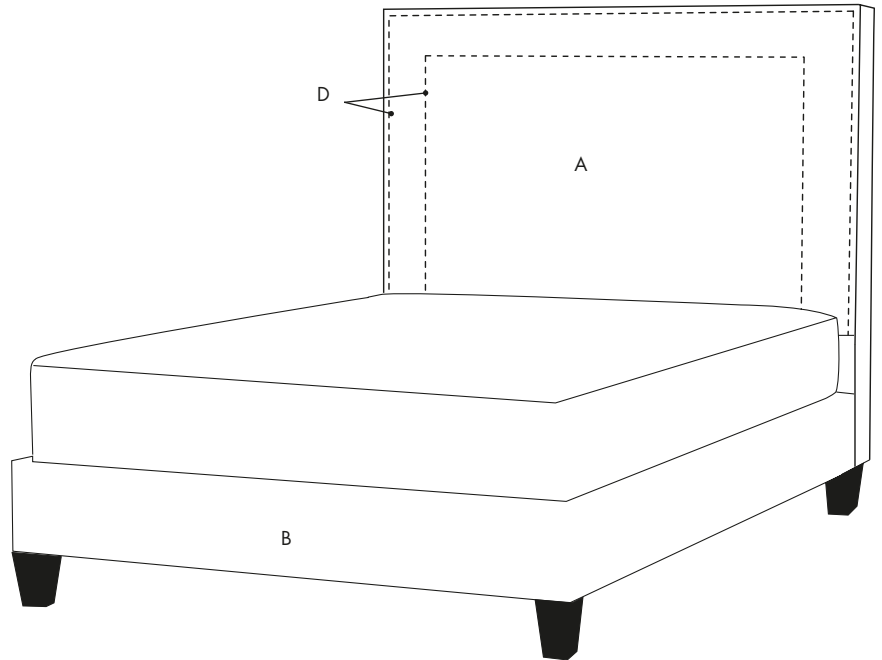

Low Profile Upholstered Beds - Rhodes

Eastern Accents Custom Workroom

Phone: 800.397.4556

Fax: 800.998.3278

Email: Custom@EasternAccents.com

Company: _____

Account: _____

Designer: _____

Sidemark: _____

Email: _____

Product Code: _____ Price: _____

Sign here to order item: _____

*office use only

Product   ☐ Upholstered Bed   ☐ Upholstered Headboard Only

Quantity & Size   Quantity: _____

☐ Twin (81"L x 43"W)   ☐ Full (81"L x 58"W)   ☐ Queen (86"L x 64"W)   ☐ King (86"L x 81"W)   ☐ Cal King (90"L x 76"W)

Profile   ☐ Standard 50.25"H   ☐ Low 42.5"H
☐ Custom Height; available for headboard only (between 40" - 80"): _____"

Fabrics   A: _____   B: _____   C: _____
Main Fabric   Siderail / Footboard Fabric   Reverse Fabric (not shown)

Finishes   D: Nailheads (required):
☐ Antique Brass   ☐ Brushed Nickel
☐ Brushed Gold   ☐ Matte Black
☐ Old World

Leg Stain   ☐ Coal   ☐ Limestone   ☐ Espresso   ☐ Chestnut   ☐ Natural   ☐ Chalk

Notes
Monogramming available