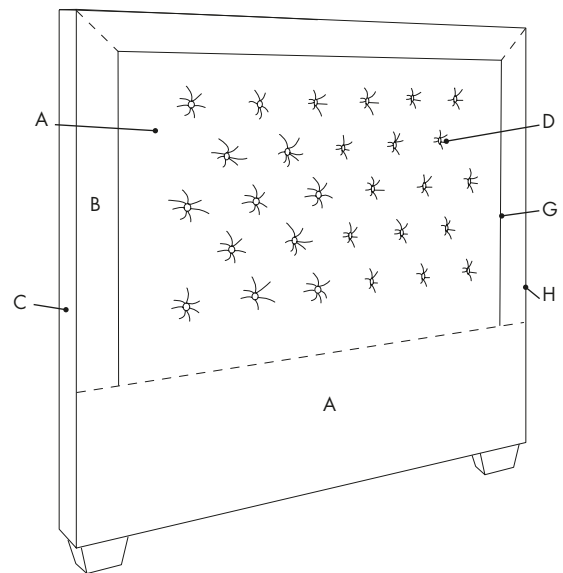

Upholstered Beds - Milan

Eastern Accents Custom Workroom

Phone: 800.397.4556

Fax: 800.998.3278

Email: Custom@EasternAccents.com

Company: _____

Account: _____

Designer: _____

Sidemark: _____

Email: _____

Product Code: _____ Price: _____

Sign here to order item: _____

*office use only

Product   ☐ Upholstered Bed   ☐ Upholstered Headboard Only

Quantity & Size   Quantity: _____

☐ Twin (44"Wx83"L)   ☐ Full (59"Wx83"L)   ☐ Queen (65"Wx88"L)   ☐ King (81"Wx88"L)   ☐ Cal King (77"Wx92"L)

*Headboards are 5" deep. Length applies to upholstered beds only.

Profile   ☐ Standard 61.5"H   ☐ Low 46.5"H
☐ Custom Height; available for headboards only (between 40" - 80"): _____"

Style   ☐ Milan   ☐ Milan Button Tufted

Fabrics   A: _____
Main Fabric

B: _____
Front Border Fabric

C: _____
Side Fabric

D: _____
Button Fabric Fabric (tufted headboards only)

E: _____
Reverse Fabric (not shown)

F: _____
Siderail /Footboard Fabric (beds only)

Finishes   G: Face
☐ Cord Code: _____
☐ Small Welt Fabric: _____
☐ Nailheads (Double row, optional):
☐ Antique Brass   ☐ Brushed Nickel
☐ Brushed Gold   ☐ Matte Black   ☐ Old World

H: Edge (optional; choose one):
☐ Cord Code: _____
☐ Small Welt Fabric: _____
☐ Nailheads (Single row, optional):
☐ Antique Brass   ☐ Brushed Nickel
☐ Brushed Gold   ☐ Matte Black   ☐ Old World

Leg Stain   ☐ Coal   ☐ Limestone   ☐ Espresso   ☐ Chestnut   ☐ Natural   ☐ Chalk

Notes
Monogramming available on un-tufted style