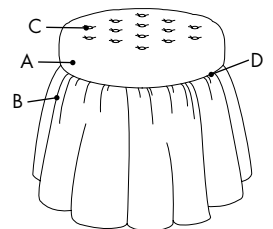

Vanity Stool

Office Use Only Code: _____ Price: _____

1 Choose Qty Quantity: _____ 19"D x 18"H

2 Choose Fabrics A: _____ B: _____ C: _____
Top Fabric Skirt Fabric Button Fabric

3 Choose Finishes D: ☐ Cord/Gimp/Tassel Trim: _____ ☐ Small Welt Welt Fabric: _____