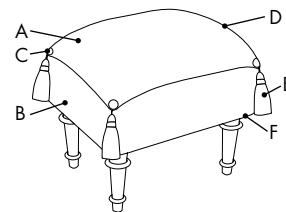

1 Choose Qty Quantity: _____ 16"W x 16"L x 11"H

2 Choose Fabrics A: _____ B: _____ C: _____
Main Fabric Base Fabric Button Fabric

3 Choose Finishes D: Cord/Brush Fringe: _____ E: Gimp: _____
 Small Welt Welt Fabric: _____ F: Cord: _____

Pillow Top Stool

Office Use Only Code: _____ Price: _____

1 Choose Qty Quantity: _____ 18"W x 14"L x 16"H

2 Choose Fabrics A: _____ B: _____ C: _____
Pillow Top Fabric Base Fabric Button Fabric

3 Choose Finishes D: Cord/Brush Fringe: _____ F: Cord/Gimp/Brush Fringe: _____
 Small Welt Welt Fabric: _____
 Small Welt Welt Fabric: _____
E: Tassel (optional): _____