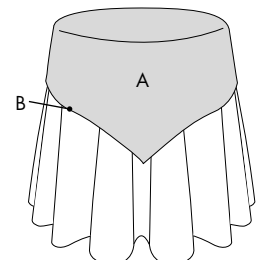

### 1 Choose Qty & Size

Quantity: \_\_\_\_\_

- 30"x30"   
  53"x53"   
  Custom (full inches only) \_\_\_\_\_" x \_\_\_\_\_"

### 2 Choose Fabrics

A: \_\_\_\_\_ Main Fabric

Lining Fabric:  None  White  Putty  Black  Fabric \_\_\_\_\_

### 3 Choose Finishes

B: Edge

- Knife Edge  
 Cord/Tassel Trim/Corner Tassels  
 Code, or As in: \_\_\_\_\_

Welt (choose one)

- Small   
  Medium   
  Medium Ruched   
  Large Ruched

Welt Fabric: \_\_\_\_\_

Table round shown for example only.