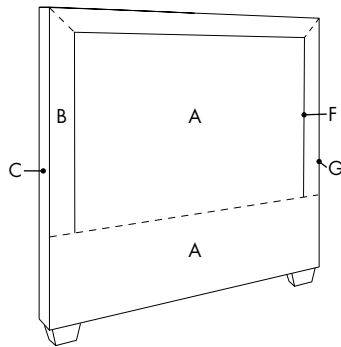

Headboards

Eastern Accents Custom Workroom

Get an Instant Custom Quote at
EasternAccents.com/Workroom

Phone: 800.397.4556
Fax: 800.998.3278
Email: Custom@EasternAccents.com

Upholstered Headboards

Office Use Only Code: _____ Price: _____

Headboards include:

- Fully upholstered back
- Beautifully mitered corners
- Hand-crafted wood headboard frame, individually and precisely fitted with fabric
- Adaptor kit for attachment to most bed frames

1 Choose Qty & Size

Quantity: _____

1. ☐ Twin (43"x60")   ☐ Full (58"x60")   ☐ Queen (64"x60")   ☐ King (80"x60")   ☐ Cal King (76"x60")

Plain headboards are 4" deep and tufted headboards are 6" deep. Headboard sizes cannot be customized.

2 Choose Style

☐ Milan