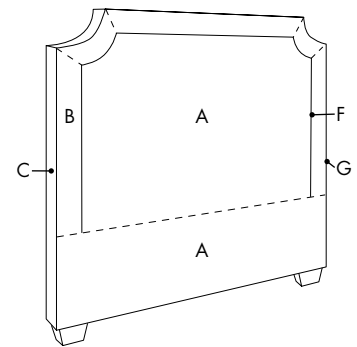

Headboards

Eastern Accents Custom Workroom

Get an Instant Custom Quote at
EasternAccents.com/Workroom

Phone: 800.397.4556
Fax: 800.998.3278
Email: Custom@EasternAccents.com

Upholstered Headboards

Office Use Only Code: _____ Price: _____

Headboards include:

- Fully upholstered back
- Beautifully mitered corners
- Hand-crafted wood headboard frame, individually and precisely fitted with fabric
- Adaptor kit for attachment to most bed frames

1 Choose Qty & Size

Quantity: _____

1. ☐ Twin (43"x60")   ☐ Full (58"x60")   ☐ Queen (64"x60")   ☐ King (80"x60")   ☐ Cal King (76"x60")

Plain headboards are 4" deep and tufted headboards are 6" deep. Headboard sizes cannot be customized.

2 Choose Style

☐ Milan

☐ Paris

☐ Vienna

☐ Milan Tufted

☐ Paris Tufted

☐ Vienna Tufted

3 Choose Fabrics

A: _____
Main Fabric

B: _____
Front Border Fabric

C: _____
Side Fabric

D: _____
Button Fabric (tufted headboards only)

E: _____
Reverse Fabric (not shown)

4 Choose Finishes

F: Face

1. ☐ Cord Code, or As in: _____
   ☐ Small Welt Welt Fabric: _____
   ☐ Medium Welt Welt Fabric: _____

G: Edge

1. ☐ Cord Code, or As in: _____
   ☐ Small Welt Welt Fabric: _____
   ☐ Medium Welt Welt Fabric: _____

For headboard installation instructions, visit EasternAccents.com/HeadboardInstructions.