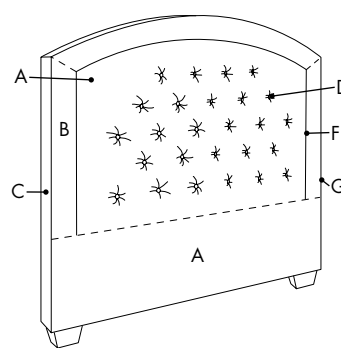

☐ Paris Tufted