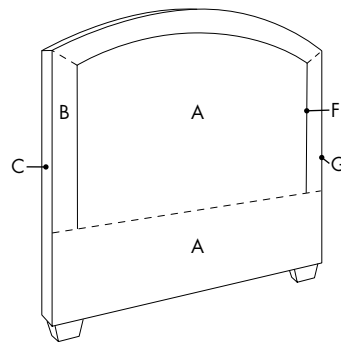

Headboards

Eastern Accents Custom Workroom

Get an Instant Custom Quote at
EasternAccents.com/Workroom

Phone: 800.397.4556
Fax: 800.998.3278
Email: Custom@EasternAccents.com

Upholstered Headboards

Office Use Only Code: _____ Price: _____

Headboards include:

- Fully upholstered back
- Beautifully mitered corners
- Hand-crafted wood headboard frame, individually and precisely fitted with fabric
- Adaptor kit for attachment to most bed frames

1 Choose Qty & Size

Quantity: _____

1. ☐ Twin (43"x60")   ☐ Full (58"x60")   ☐ Queen (64"x60")   ☐ King (80"x60")   ☐ Cal King (76"x60")

Plain headboards are 4" deep and tufted headboards are 6" deep. Headboard sizes cannot be customized.

2 Choose Style

☐ Milan

☐ Paris

☐ Vienna

☐ Milan Tufted

☐ Paris Tufted

☐ Vienna Tufted

3 Choose Fabrics

A: _____
Main Fabric

B: _____
Front Border Fabric

C: _____
Side Fabric

D: _____
Button Fabric (tufted headboards only)

E: _____
Reverse Fabric (not shown)

4 Choose Finishes

F: Face

1. ☐ Cord Code, or As in: _____
   ☐ Small Welt Welt Fabric: _____
   ☐ Medium Welt Welt Fabric: _____

G: Edge

1. ☐ Cord Code, or As in: _____
   ☐ Small Welt Welt Fabric: _____
   ☐ Medium Welt Welt Fabric: _____

For headboard installation instructions, visit EasternAccents.com/HeadboardInstructions.