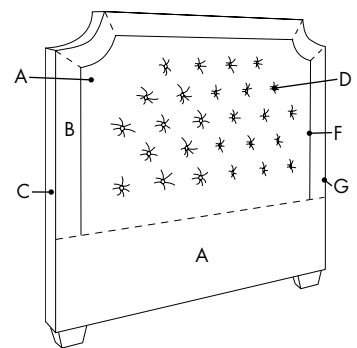

### 1 Choose Qty & Size

Quantity: \_\_\_\_\_

- Twin (43"x60")     Full (58"x60")     Queen (64"x60")     King (80"x60")     Cal King (76"x60")

Plain headboards are 4" deep and tufted headboards are 6" deep. Headboard sizes cannot be customized.

### 3 Choose Fabrics

A: \_\_\_\_\_  
Main Fabric

B: \_\_\_\_\_  
Front Border Fabric

C: \_\_\_\_\_  
Side Fabric

D: \_\_\_\_\_  
Button Fabric (tufted headboards only)

E: \_\_\_\_\_  
Reverse Fabric (not shown)