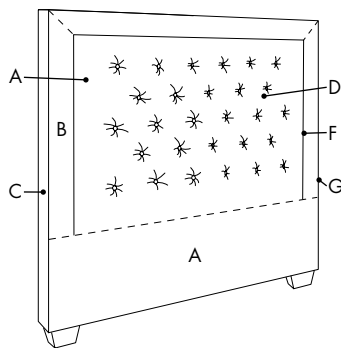

☐ Milan Tufted